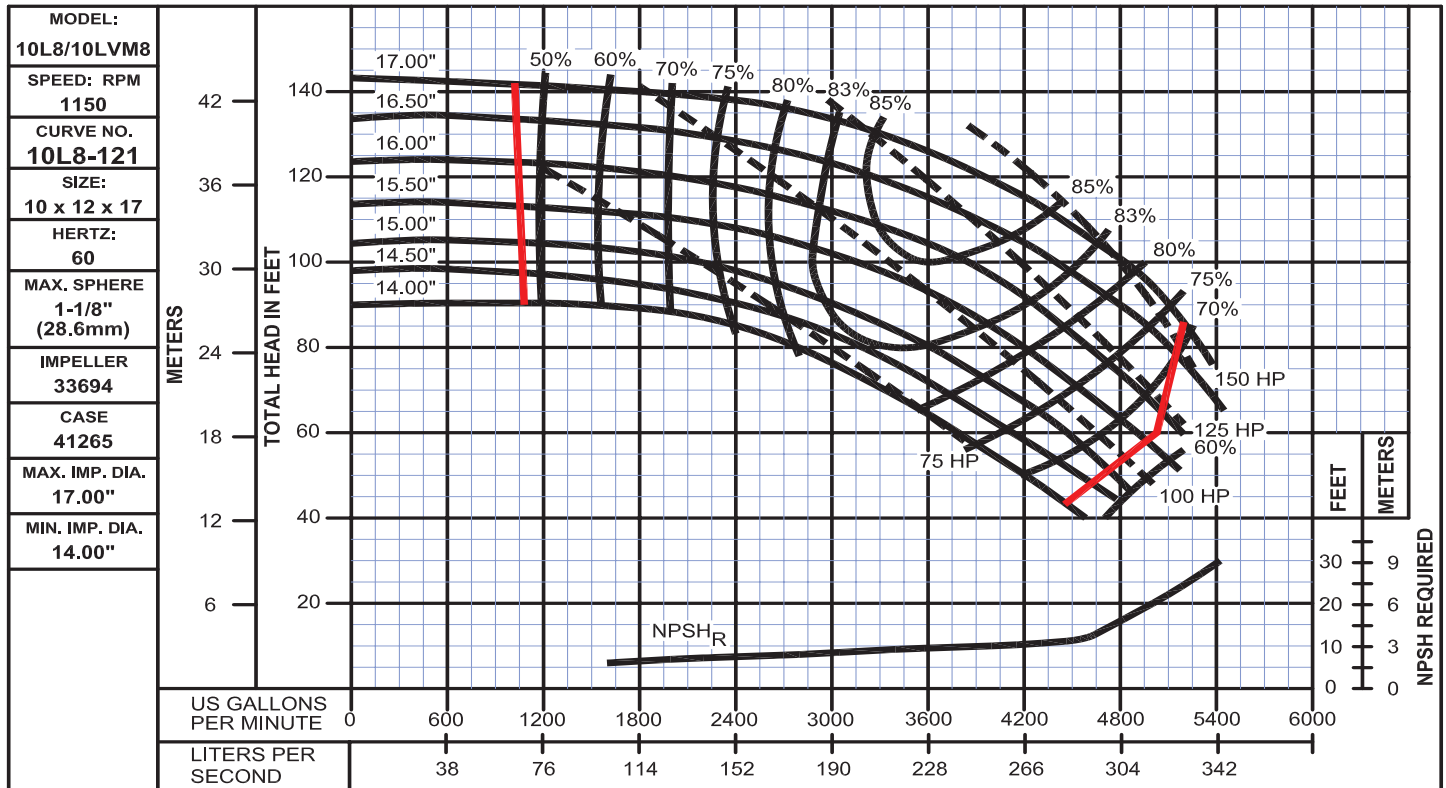

Performance Curves

10L8

www.cranepumps.com

Split Case Pumps - Vertically and Horizontally Mounted

SECTION 1100
PAGE 50
DATE 5/17

CRANE
A Crane Co. Company

PUMPS & SYSTEMS

USA: (937) 778-8947 • Canada: (905) 457-6223 • International: (937) 615-3598