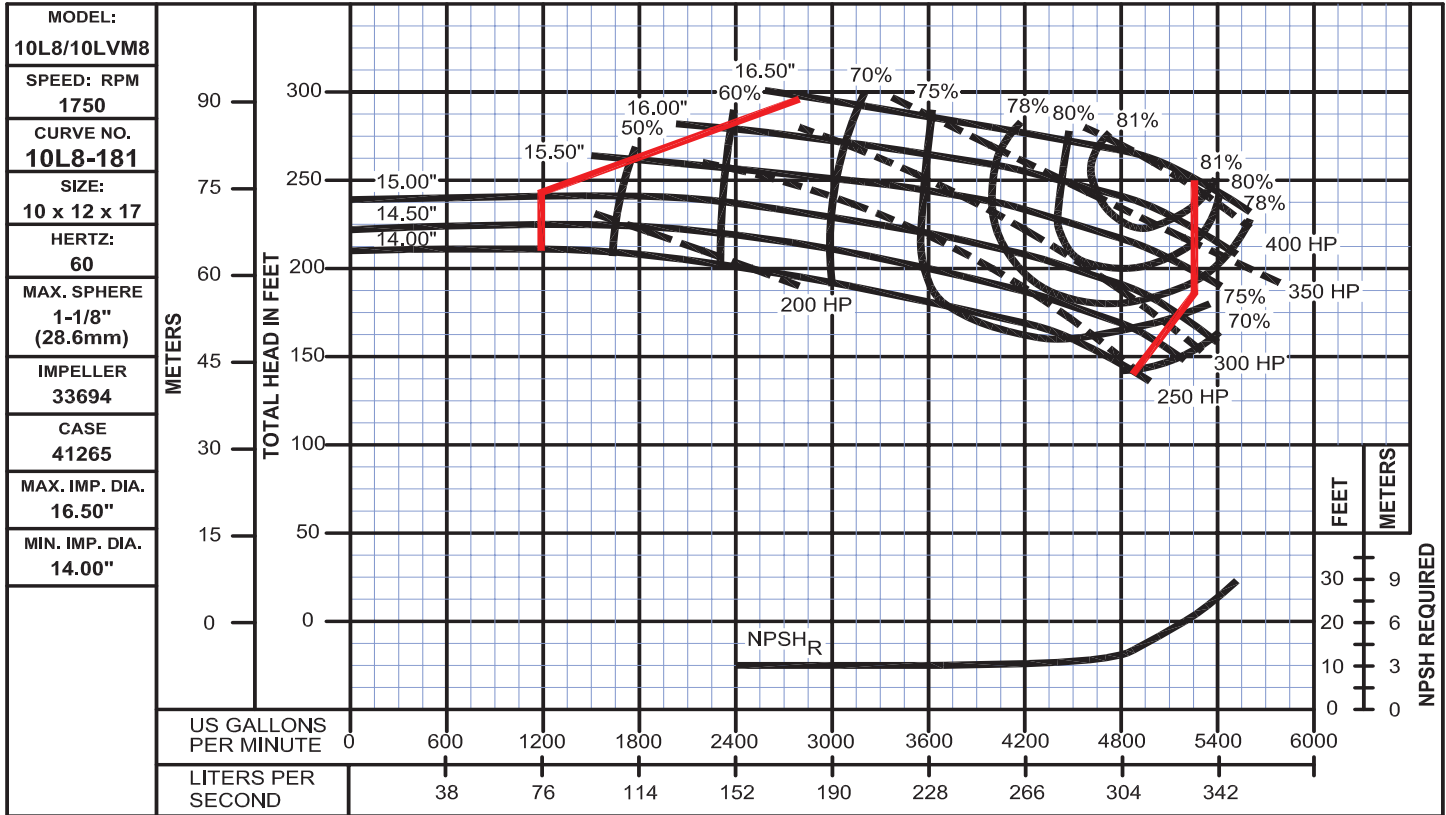

Performance Curves

10L8

www.cranepumps.com

Split Case Pumps - Vertically and Horizontally Mounted

SECTION 1100
PAGE 50
DATE 5/17

CRANE
A Crane Co. Company

PUMPS & SYSTEMS

USA: (937) 778-8947 • Canada: (905) 457-6223 • International: (937) 615-3598