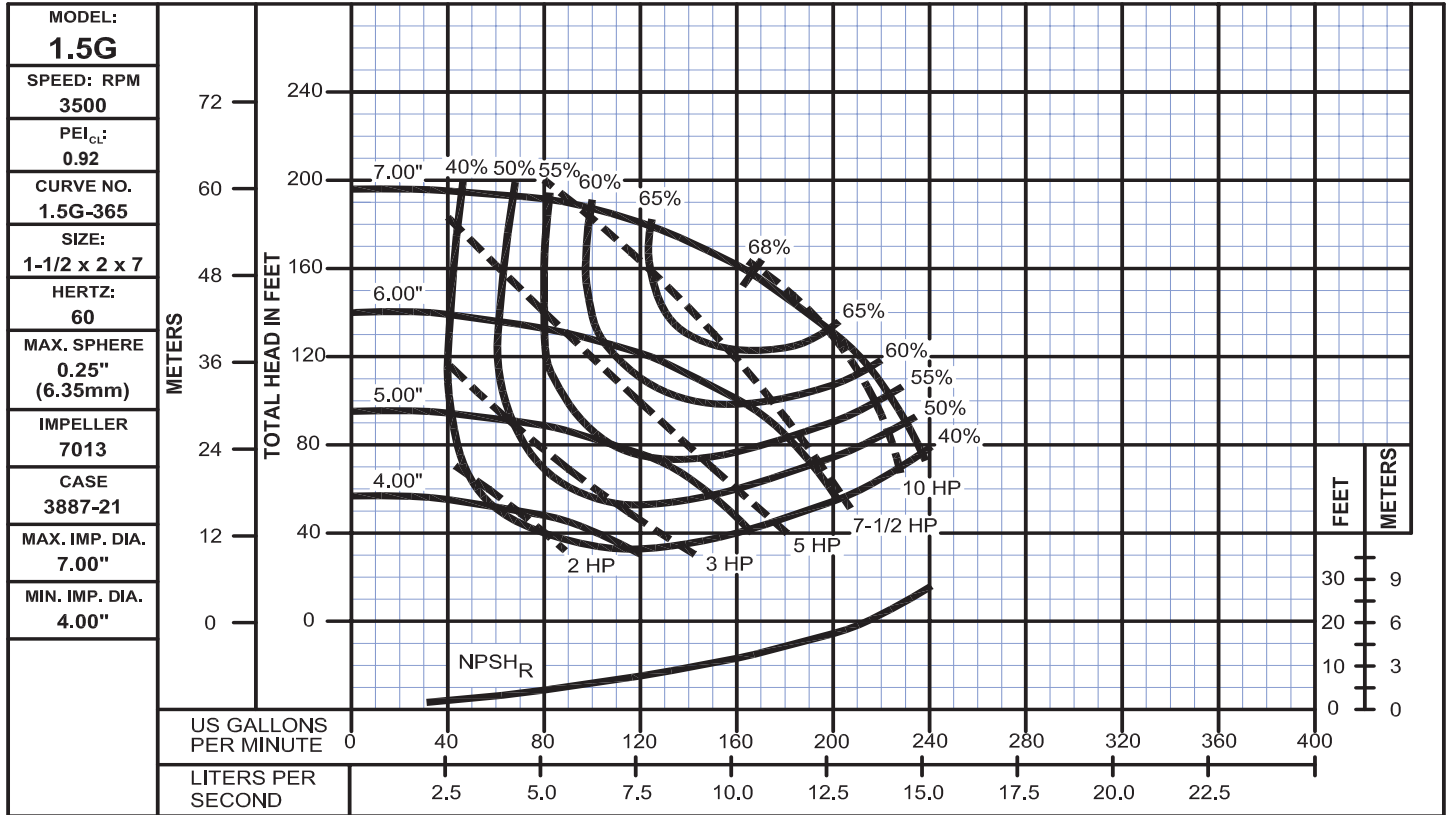

## Performance Curves

1-1/2G

www.cranepumps.com

Close Coupled and Frame Mounted End Suction, Flanged Connection

SECTION 310  
PAGE 18  
DATE 12/17

PUMPS & SYSTEMS

A Crane Co. Company

USA: (937) 778-8947 • Canada: (905) 457-6223 • International: (937) 615-3598