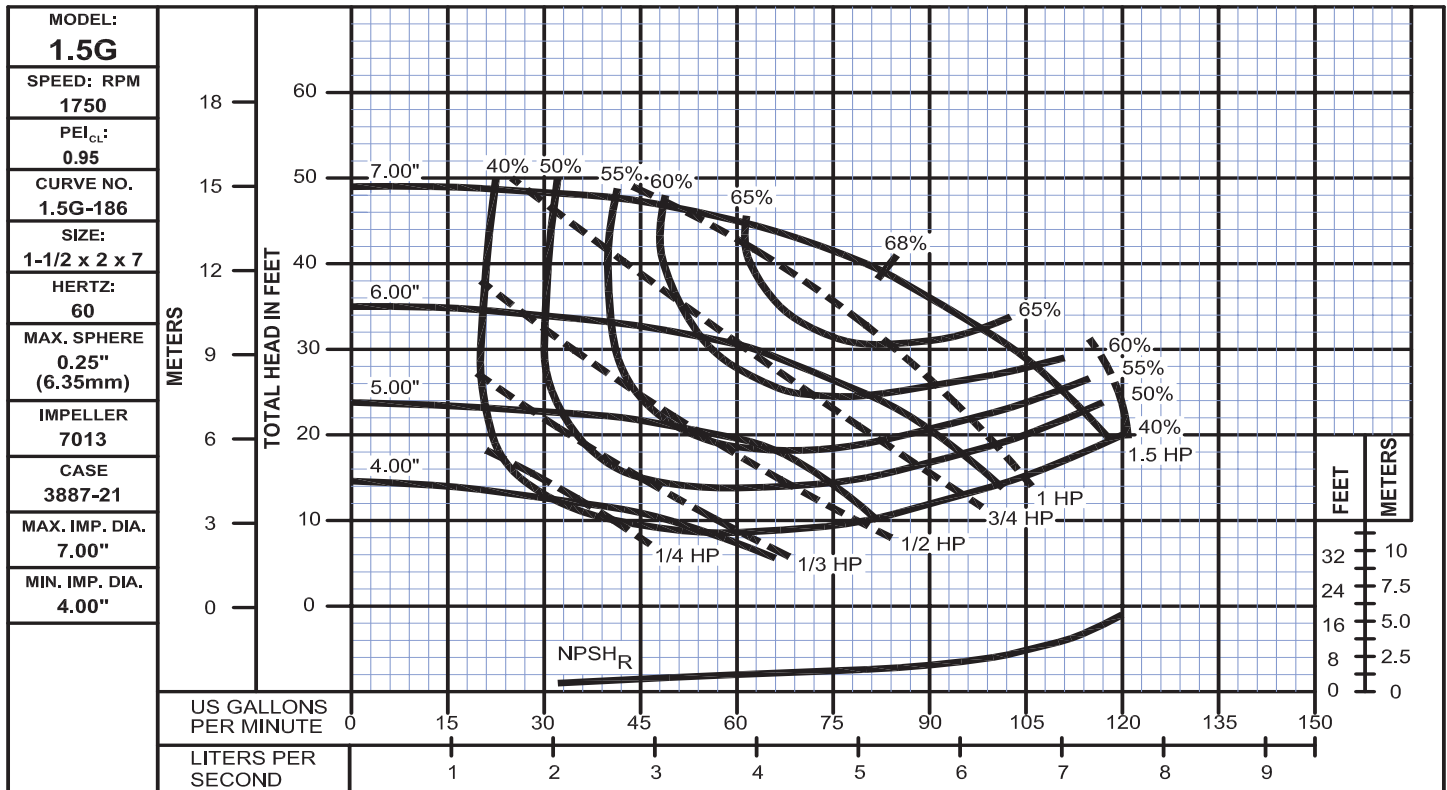

## Performance Curves

1-1/2G

www.cranepumps.com

Close Coupled and Frame Mounted End Suction, Flanged Connection

SECTION 310  
PAGE 18  
DATE 12/17

PUMPS & SYSTEMS

A Crane Co. Company

USA: (937) 778-8947 • Canada: (905) 457-6223 • International: (937) 615-3598