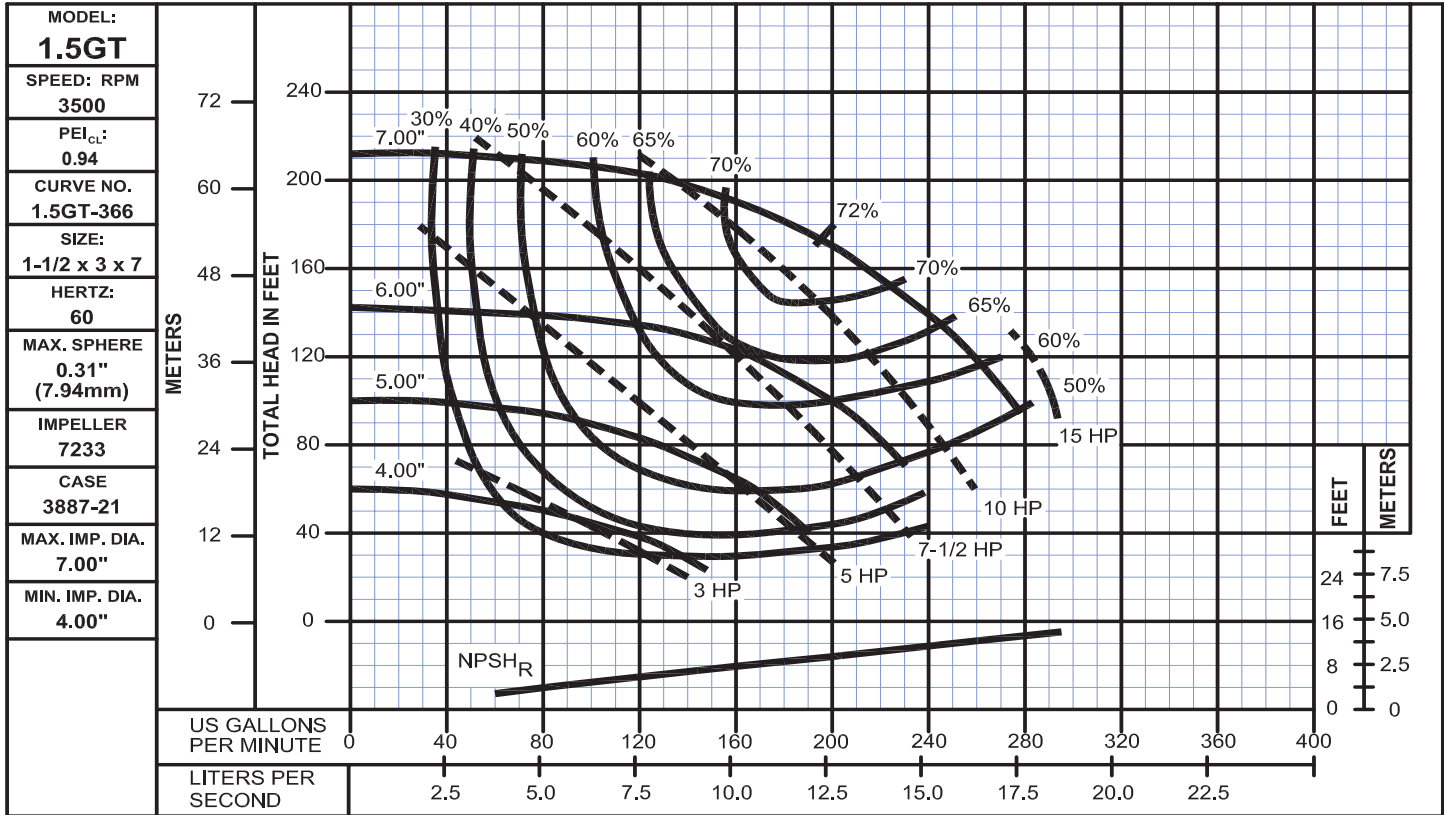

Performance Curves

1-1/2GT

www.cranepumps.com

Close Coupled and Frame Mounted End Suction, Flanged Connection

SECTION 310
PAGE 20
DATE 12/17

CRANE
A Crane Co. Company

PUMPS & SYSTEMS

USA: (937) 778-8947 • Canada: (905) 457-6223 • International: (937) 615-3598