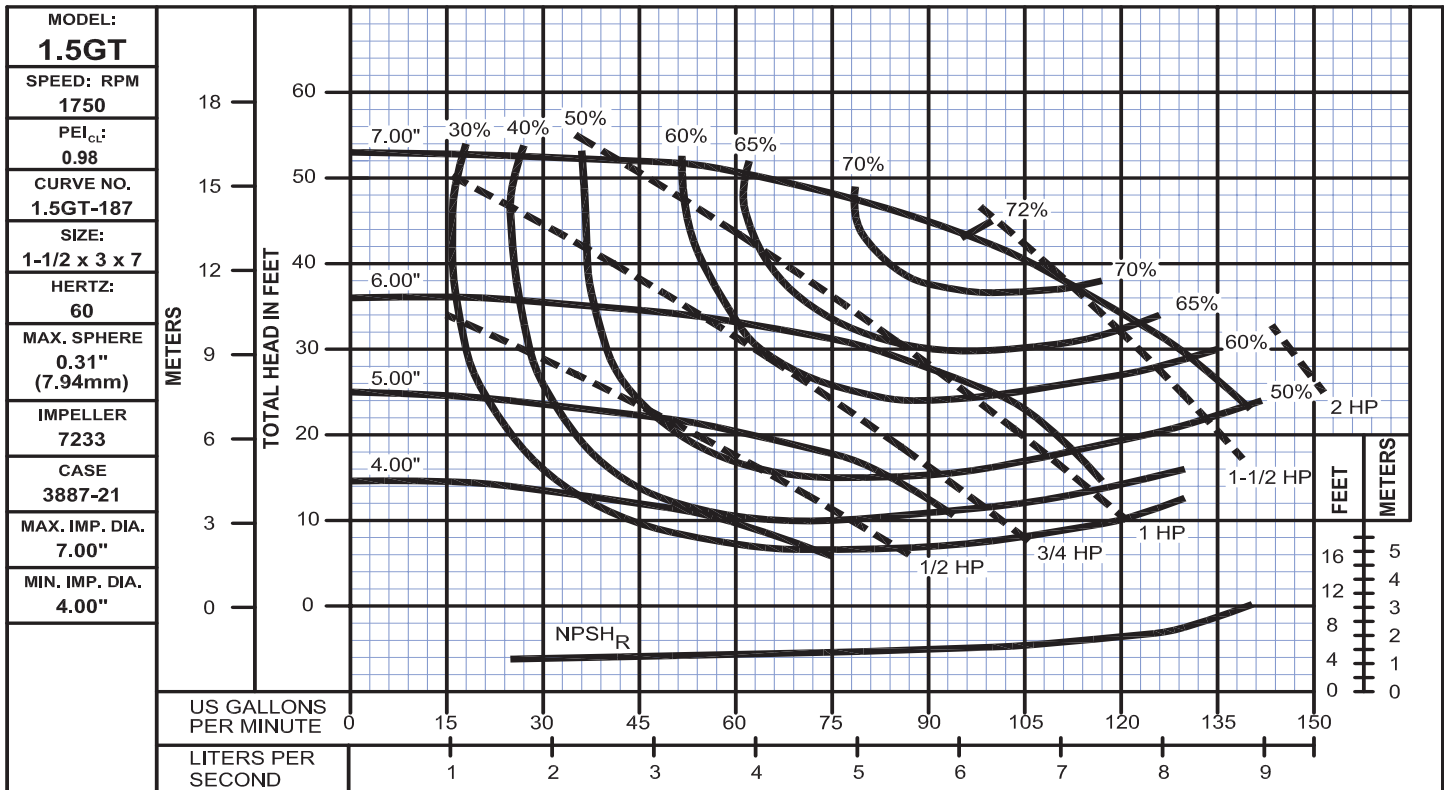

Performance Curves

1-1/2GT

www.cranepumps.com

Close Coupled and Frame Mounted End Suction, Flanged Connection

SECTION 310
PAGE 20
DATE 12/17

CRANE
A Crane Co. Company

PUMPS & SYSTEMS

USA: (937) 778-8947 • Canada: (905) 457-6223 • International: (937) 615-3598