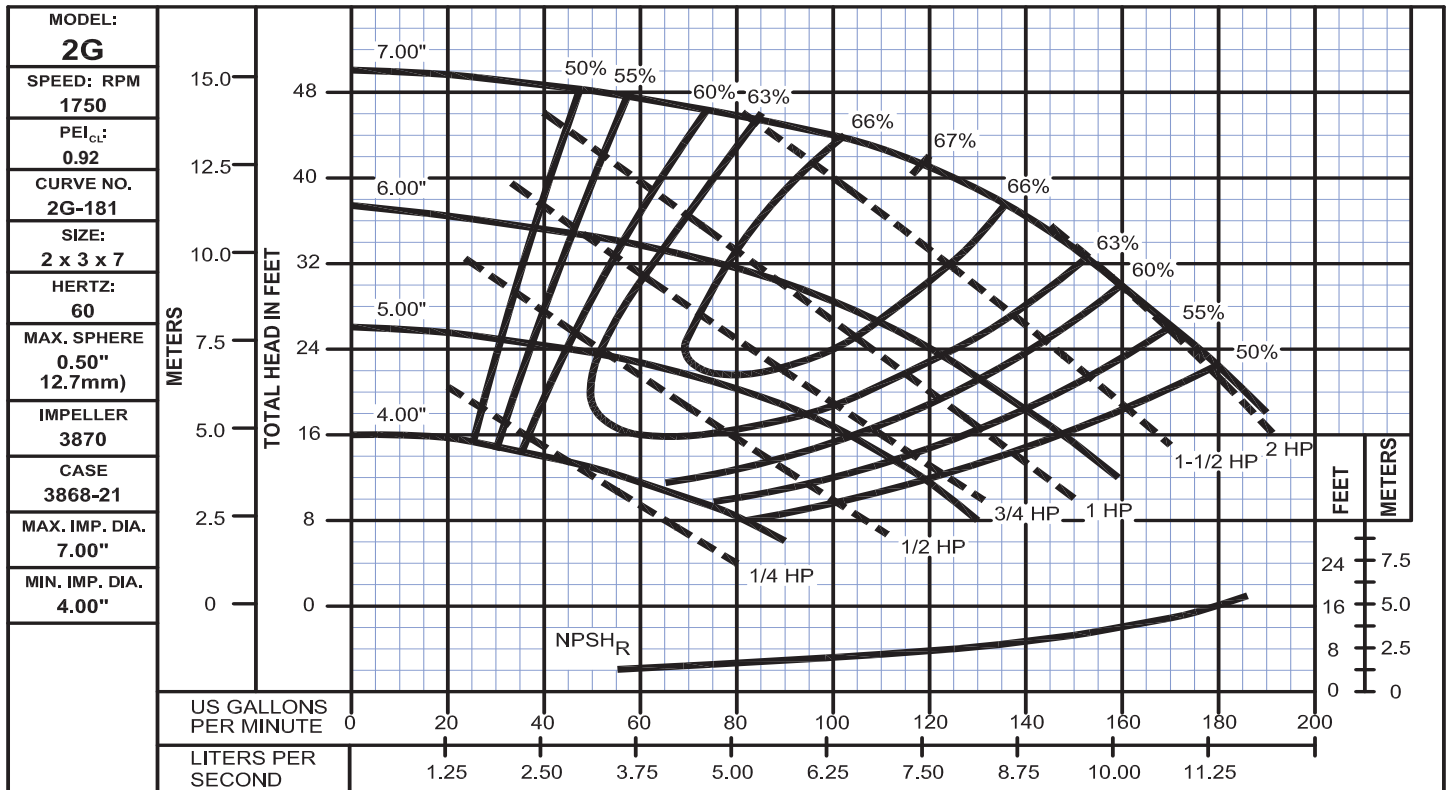

Close Coupled and Frame Mounted End Suction, Flanged Connection

SECTION 310
PAGE 24
DATE 4/18

A Crane Co. Company

PUMPS & SYSTEMS

USA: (937) 778-8947 • Canada: (905) 457-6223 • International: (937) 615-3598