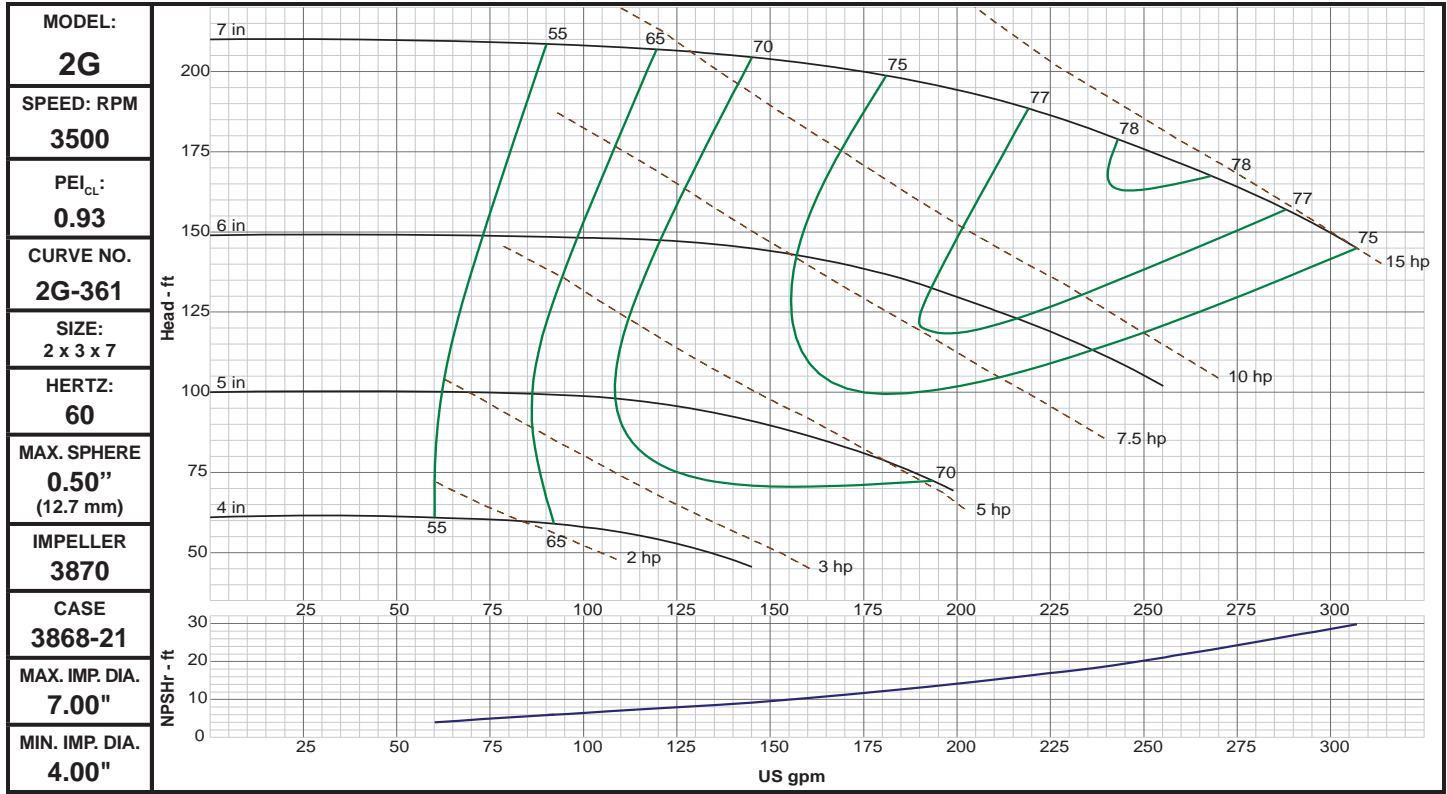

# Performance Curves

2G

www.cranepumps.com

## Close Coupled and Frame Mounted End Suction, Flanged Connection

SECTION 310  
PAGE 24  
DATE 4/18

A Crane Co. Company