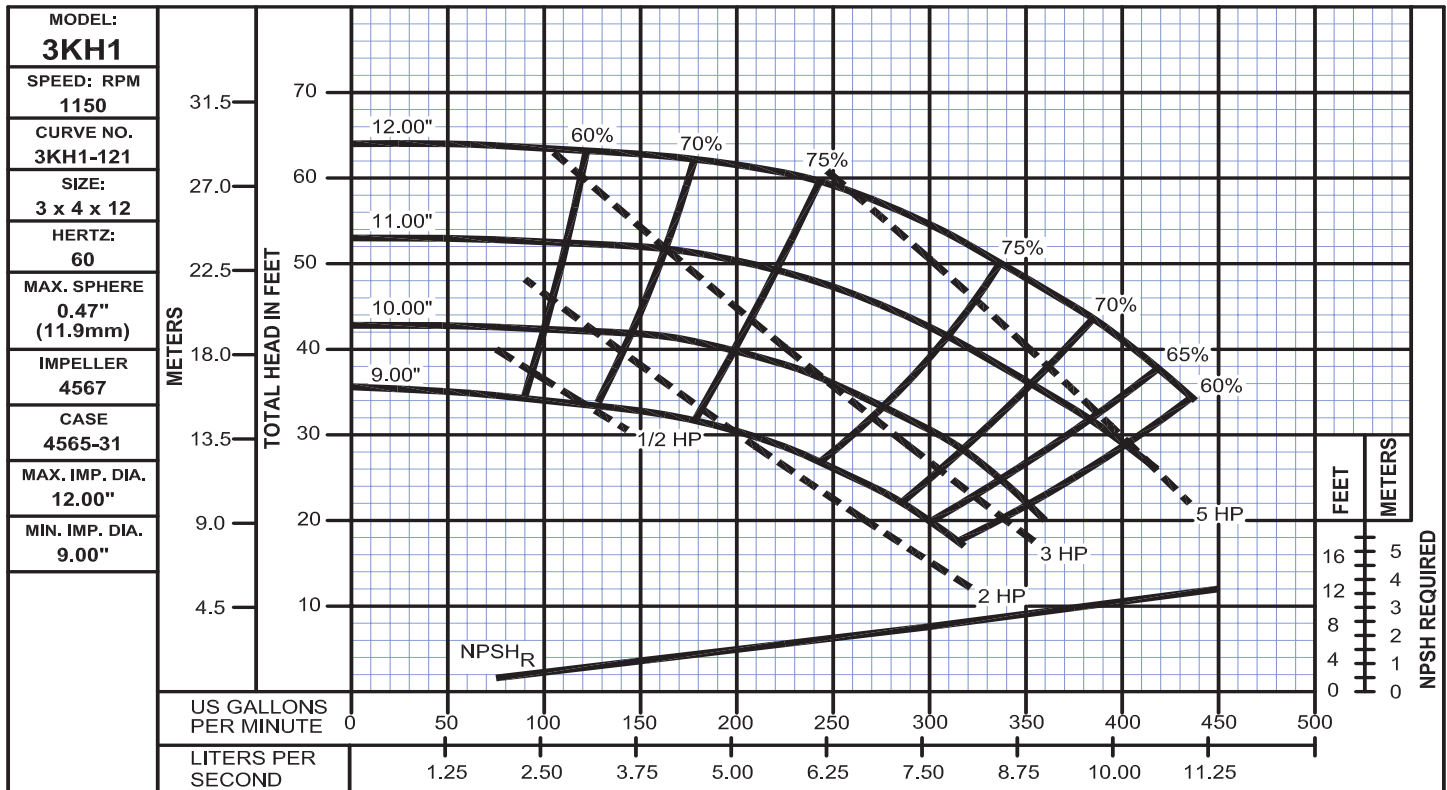

## Performance Curves

3KH1

www.cranepumps.com

Close Coupled and Frame Mounted End Suction, Flanged Connection

SECTION 310  
PAGE 32  
DATE 12/17

**CRANE**  
A Crane Co. Company

PUMPS & SYSTEMS

USA: (937) 778-8947 • Canada: (905) 457-6223 • International: (937) 615-3598

### Close Coupled and Frame Mounted End Suction, Flanged Connection