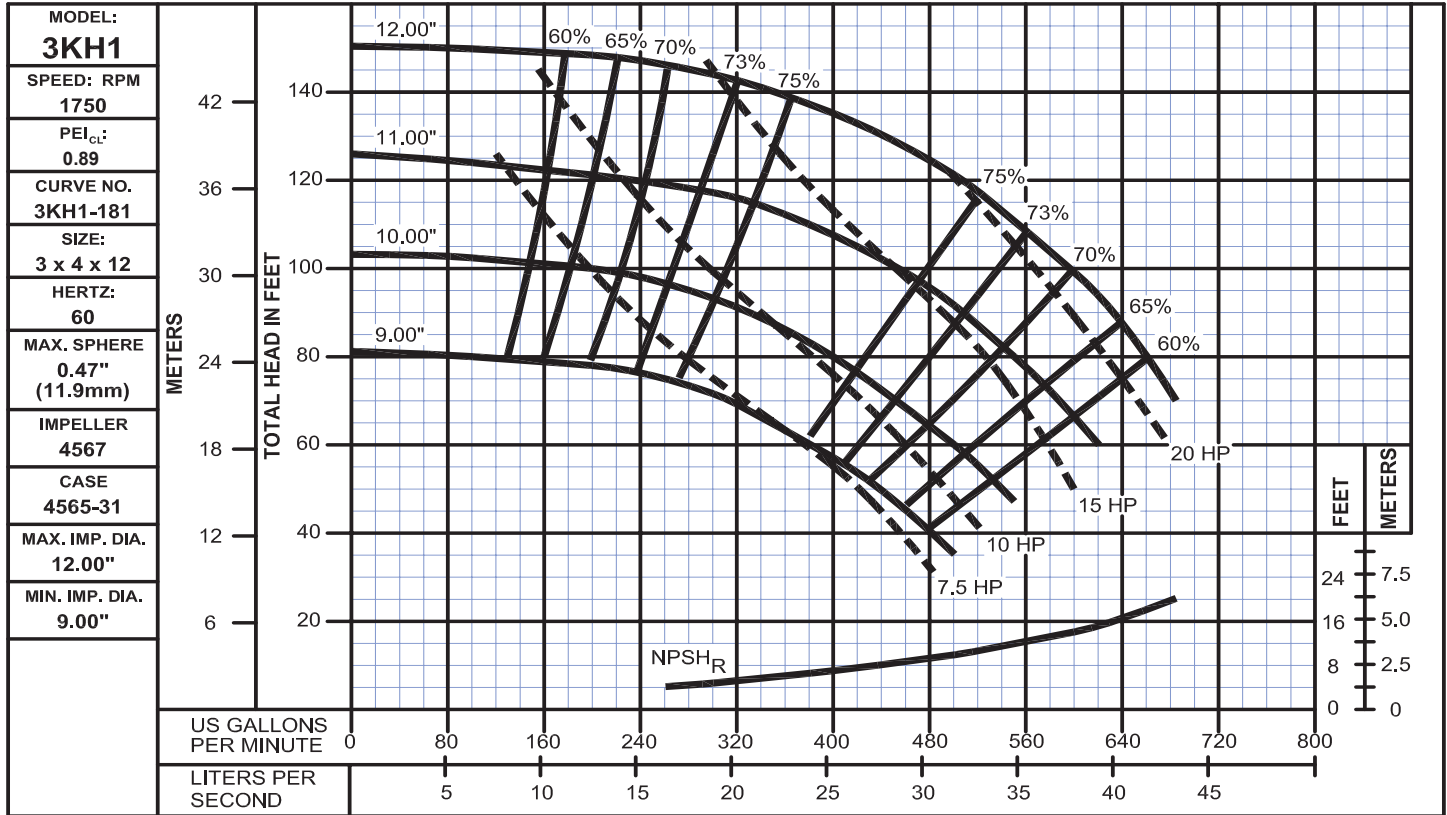

## Performance Curves

3KH1

www.cranepumps.com

Close Coupled and Frame Mounted End Suction, Flanged Connection

SECTION 310  
PAGE 32  
DATE 12/17

**CRANE**  
A Crane Co. Company

PUMPS & SYSTEMS

USA: (937) 778-8947 • Canada: (905) 457-6223 • International: (937) 615-3598

### Close Coupled and Frame Mounted End Suction, Flanged Connection