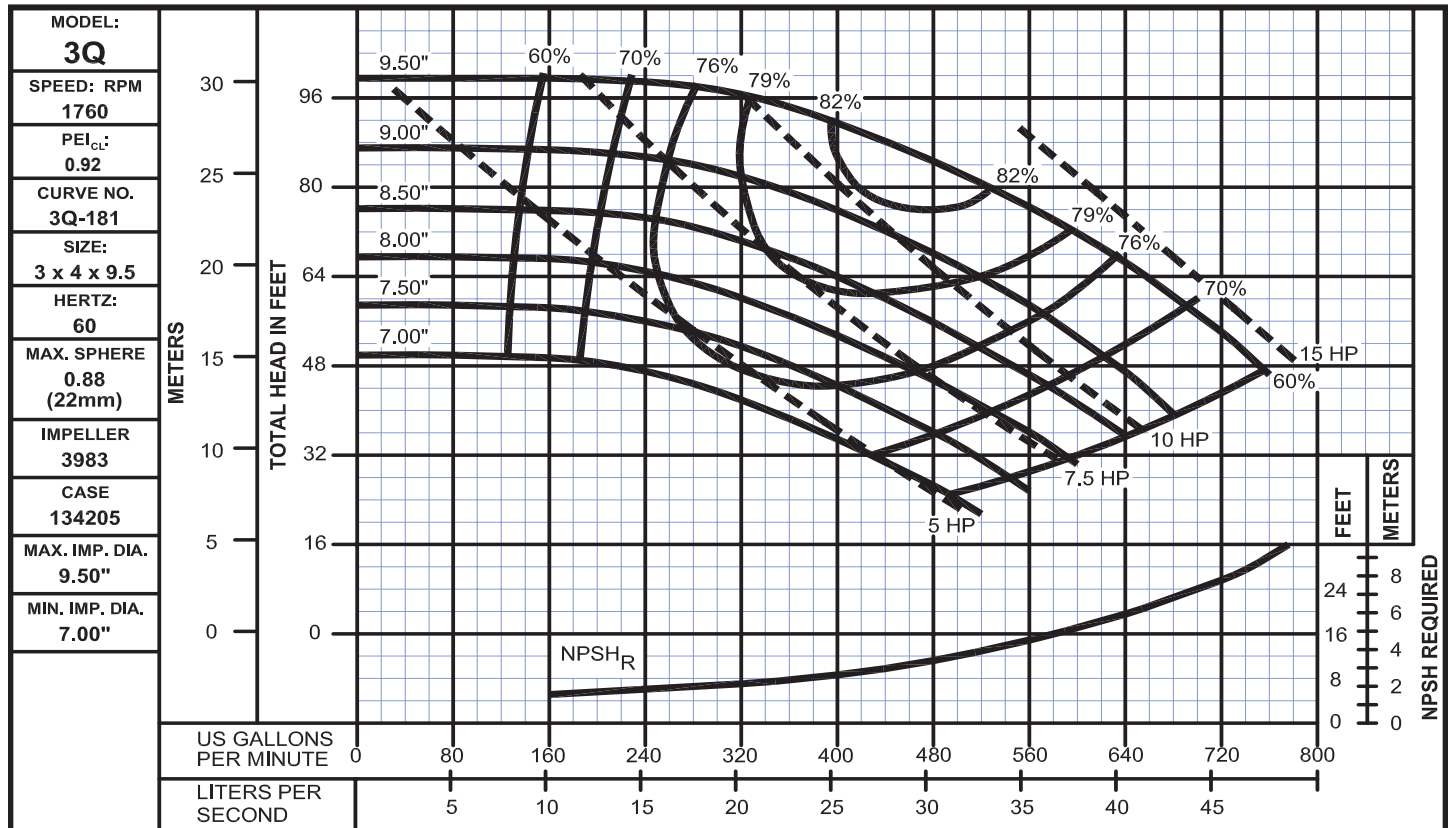

End Suction Back Pull-Out

Performance Curves

Model 3Q

WEINMAN®

www.cranepumps.com

End Suction Back Pull-Out

SECTION 375
PAGE 108
DATE 12/17

CRANE[®]