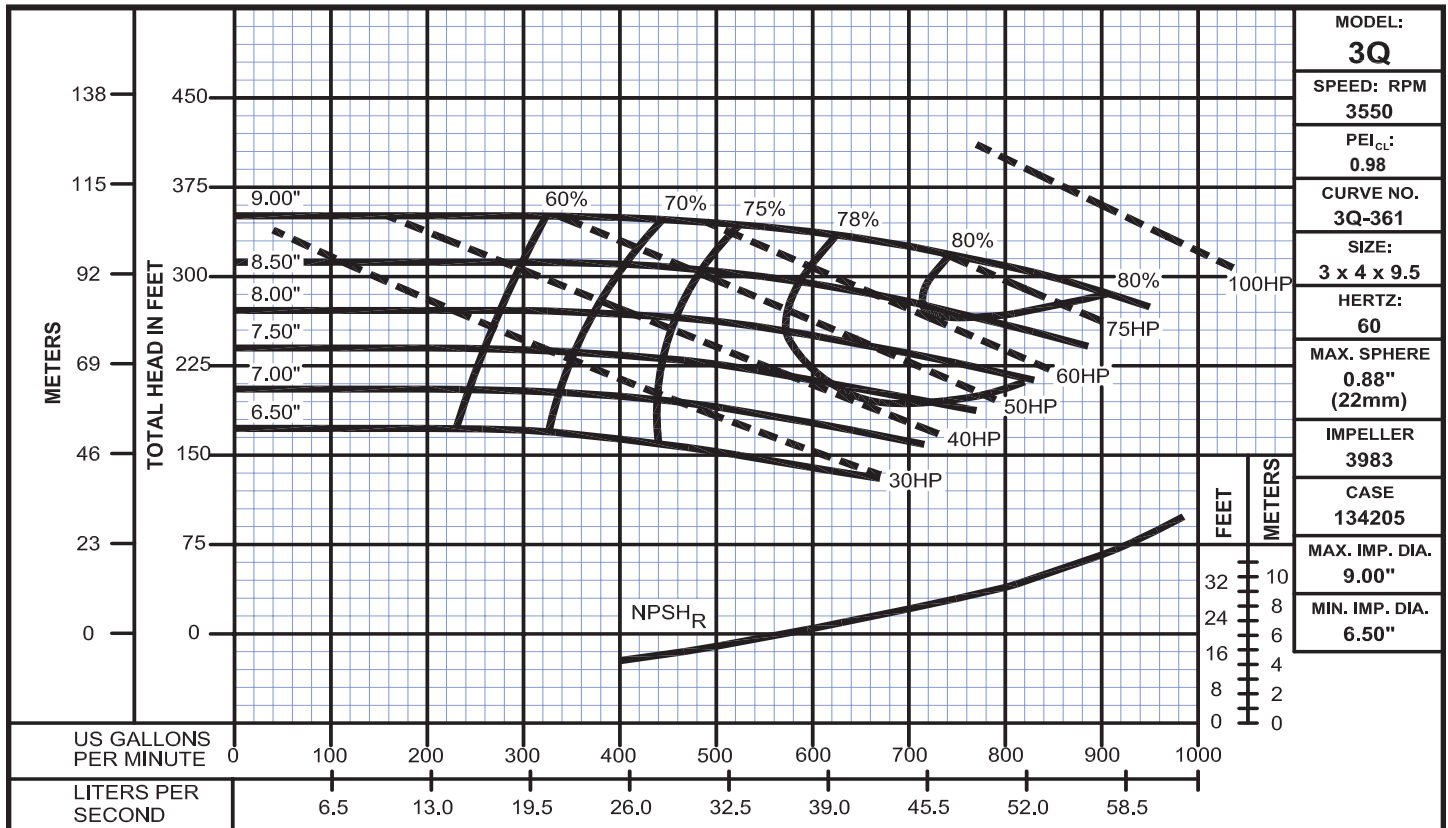

End Suction Back Pull-Out

Performance Curves

Model 3Q

WEINMAN®

www.cranepumps.com

End Suction Back Pull-Out

SECTION 375
PAGE 108
DATE 12/17

CRANE[®]