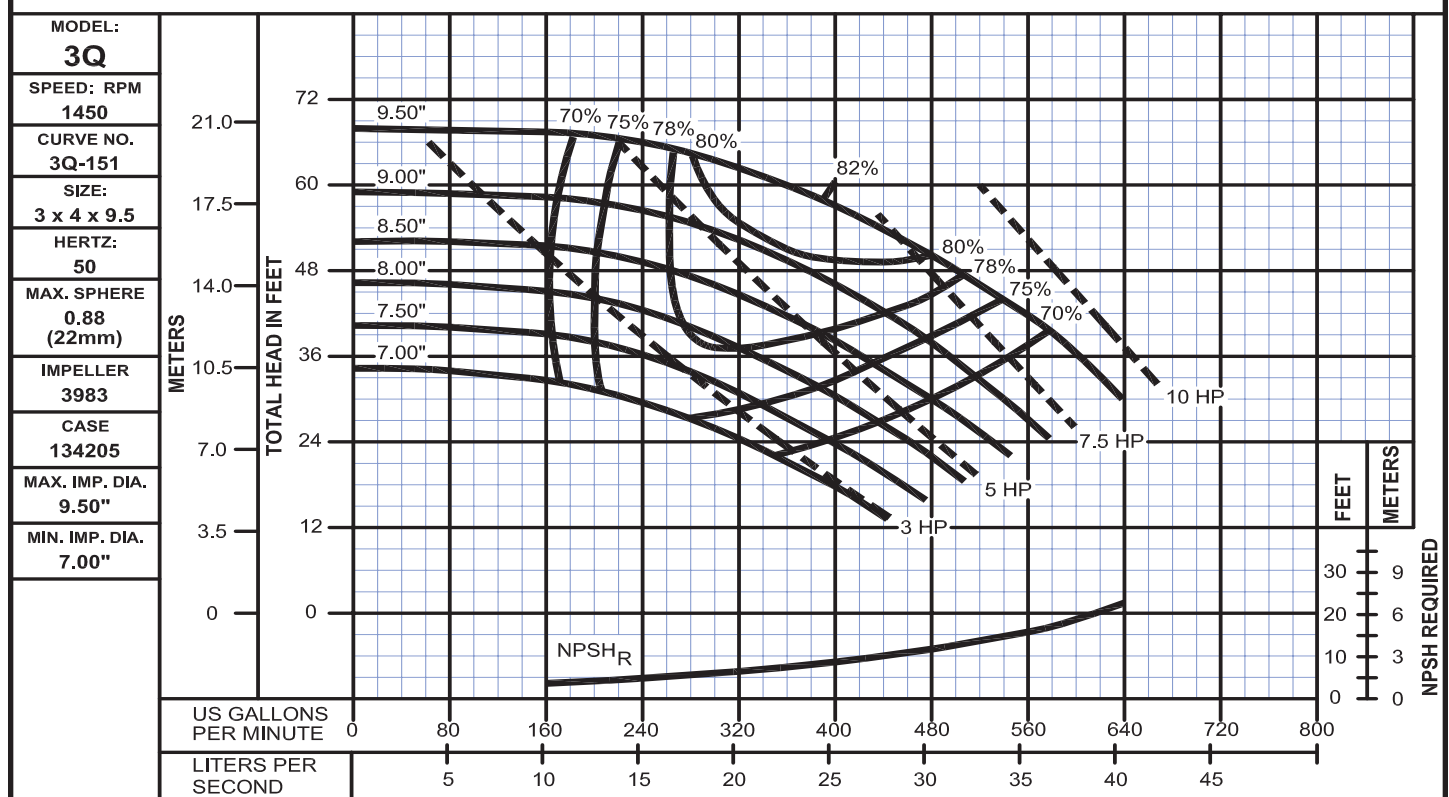

End Suction Back Pull-Out

Performance Curves

Model 3Q

WEINMAN®

www.cranepumps.com

End Suction Back Pull-Out

SECTION 375
PAGE 108
DATE 12/17

CRANE[®]