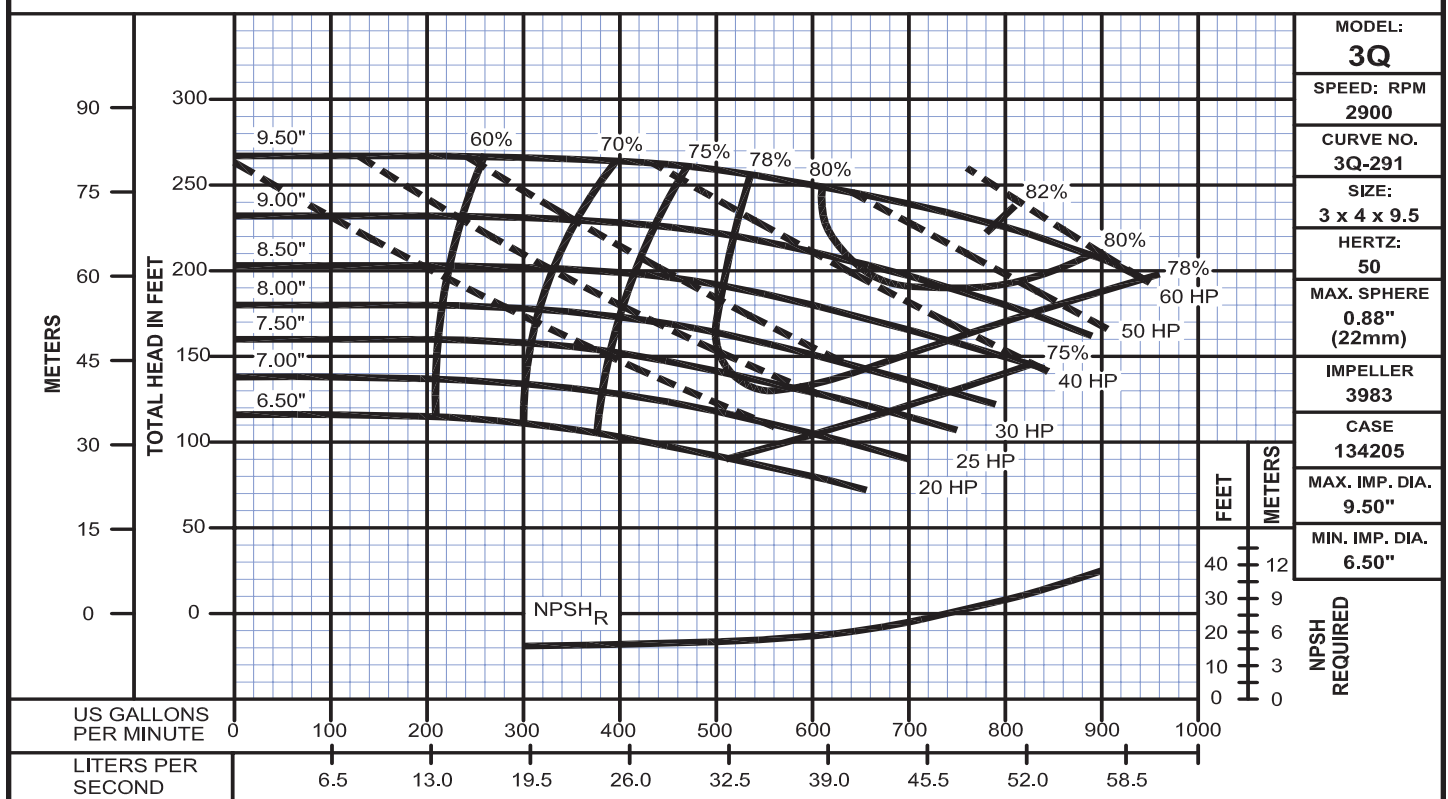

End Suction Back Pull-Out

Performance Curves

Model 3Q

WEINMAN®

www.cranepumps.com

End Suction Back Pull-Out

SECTION 375
PAGE 108
DATE 12/17

CRANE[®]