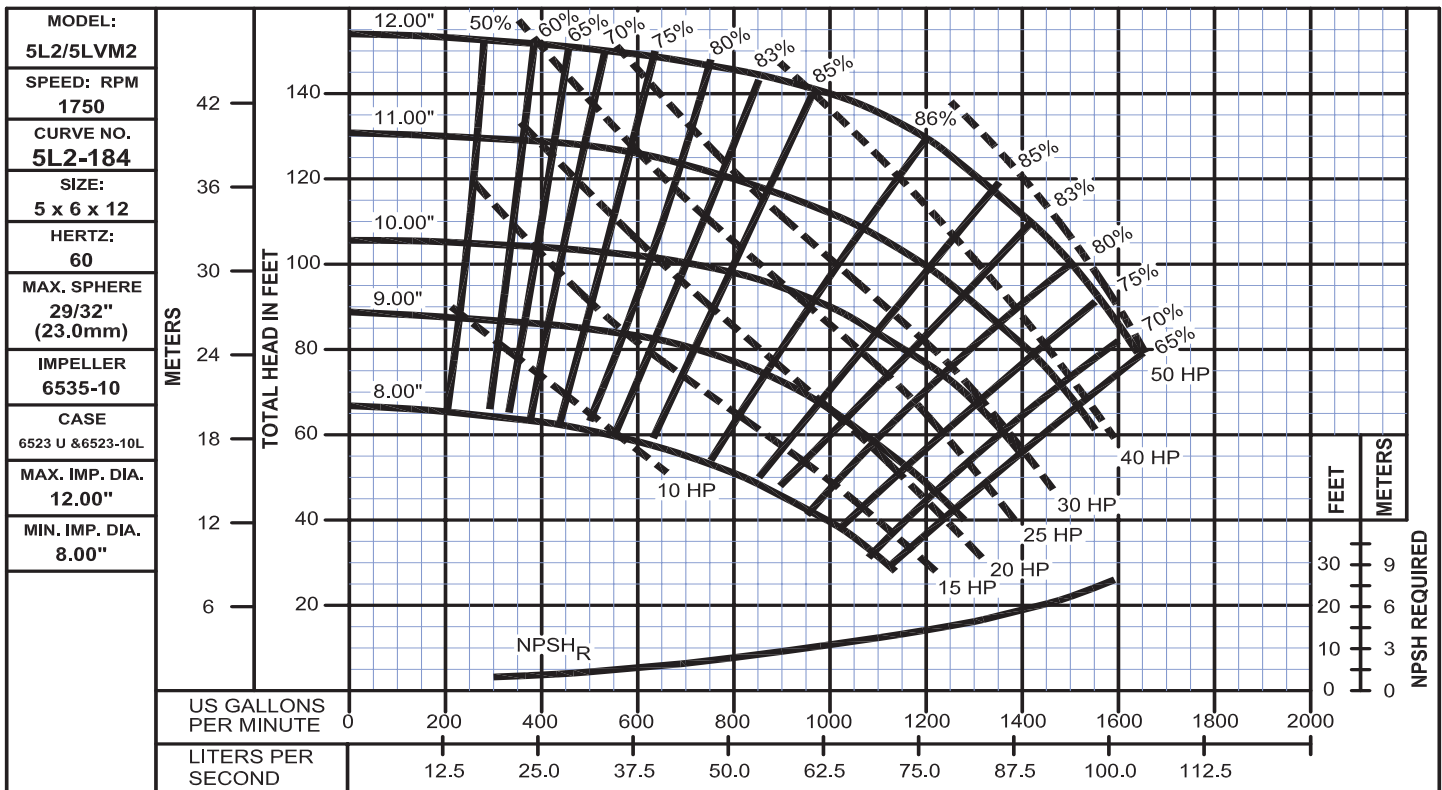

Performance Curves

5L3 & 5L2

www.cranepumps.com

Split Case Pumps - Vertically and Horizontally Mounted

SECTION 1100
PAGE 36
DATE 2/10

A Crane Co. Company

PUMPS & SYSTEMS

USA: (937) 778-8947 • Canada: (905) 457-6223 • International: (937) 615-3598