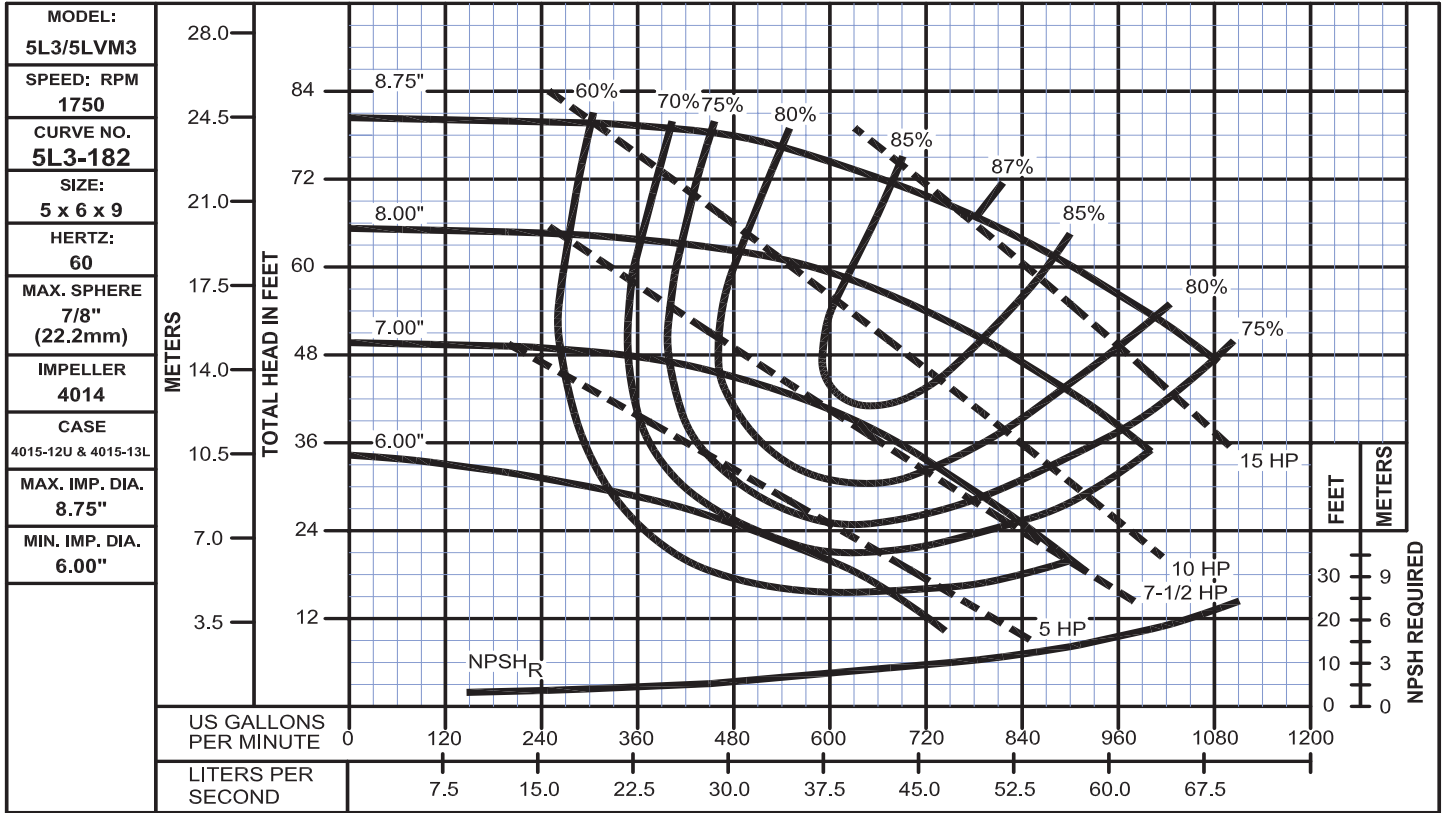

Performance Curves

5L3 & 5L2

www.cranepumps.com

Split Case Pumps - Vertically and Horizontally Mounted

SECTION 1100
PAGE 36
DATE 2/10

A Crane Co. Company

PUMPS & SYSTEMS

USA: (937) 778-8947 • Canada: (905) 457-6223 • International: (937) 615-3598