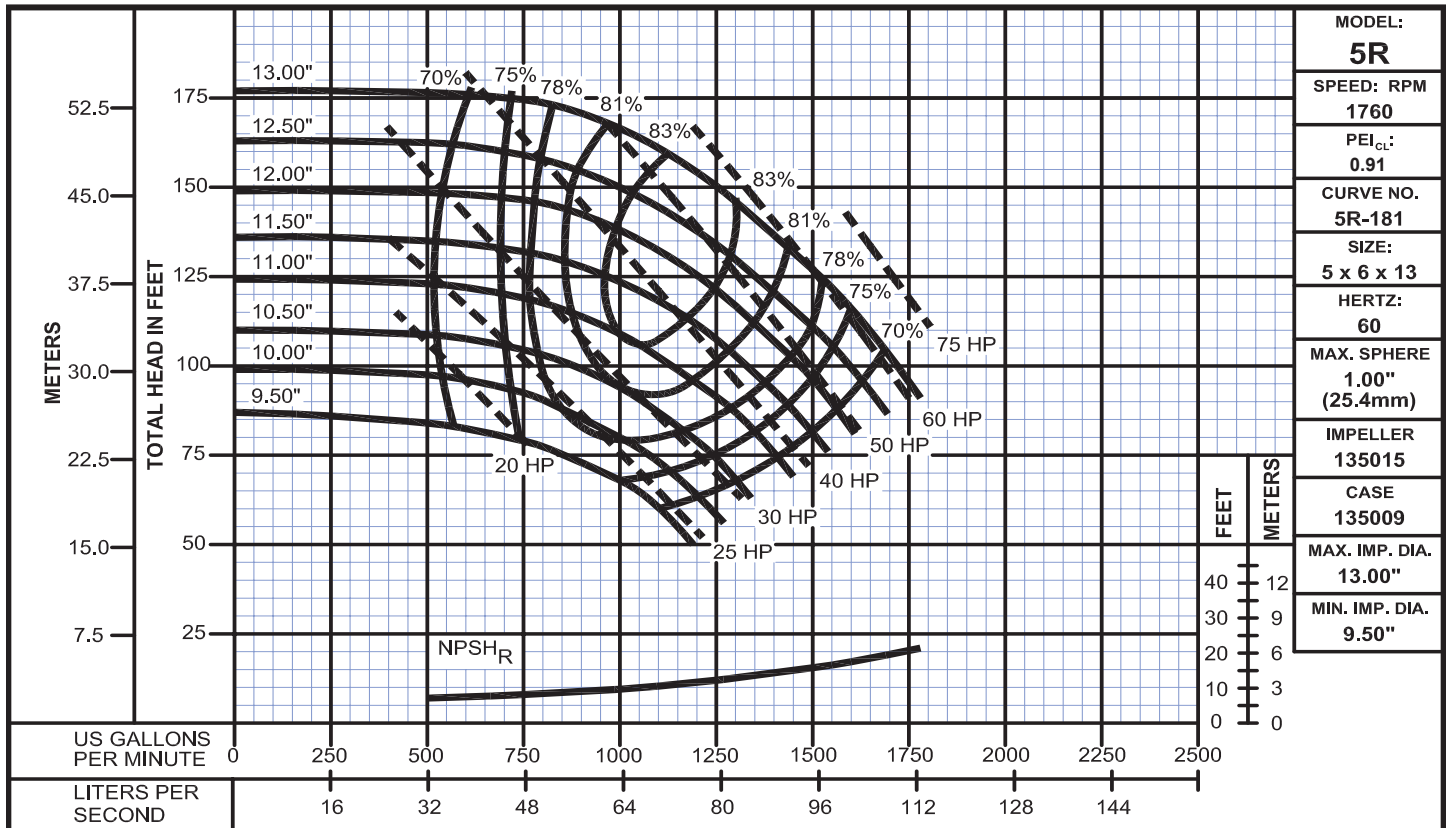

End Suction Back Pull-Out

Performance Curves

Model 5R

WEINMAN®

www.cranepumps.com

End Suction Back Pull-Out

SECTION 375
PAGE 120
DATE 8/14

CRANE
A Crane Co. Company