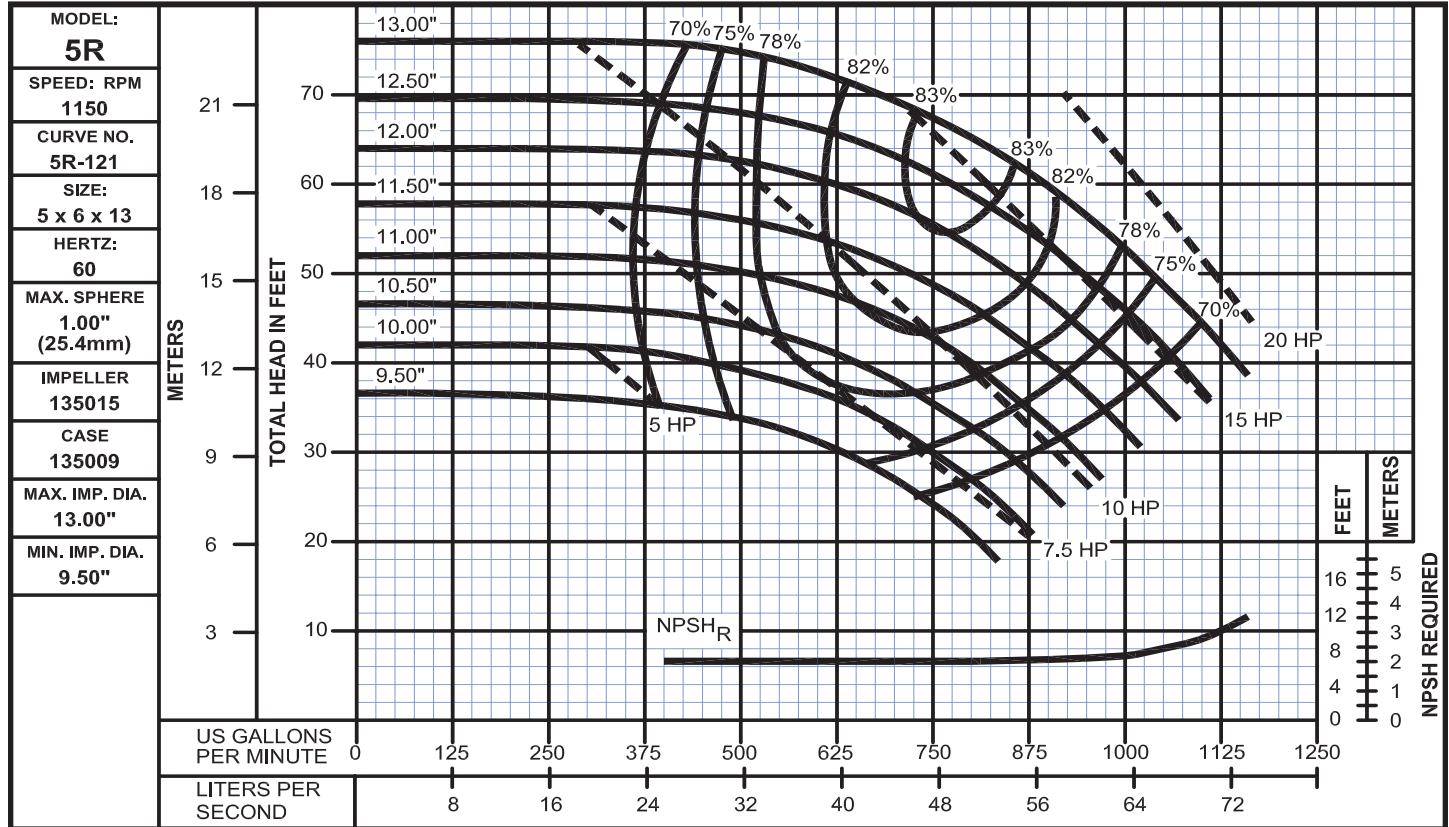

End Suction Back Pull-Out

Performance Curves

Model 5R

WEINMAN®

www.cranepumps.com

End Suction Back Pull-Out

SECTION 375
PAGE 120
DATE 8/14

CRANE
A Crane Co. Company