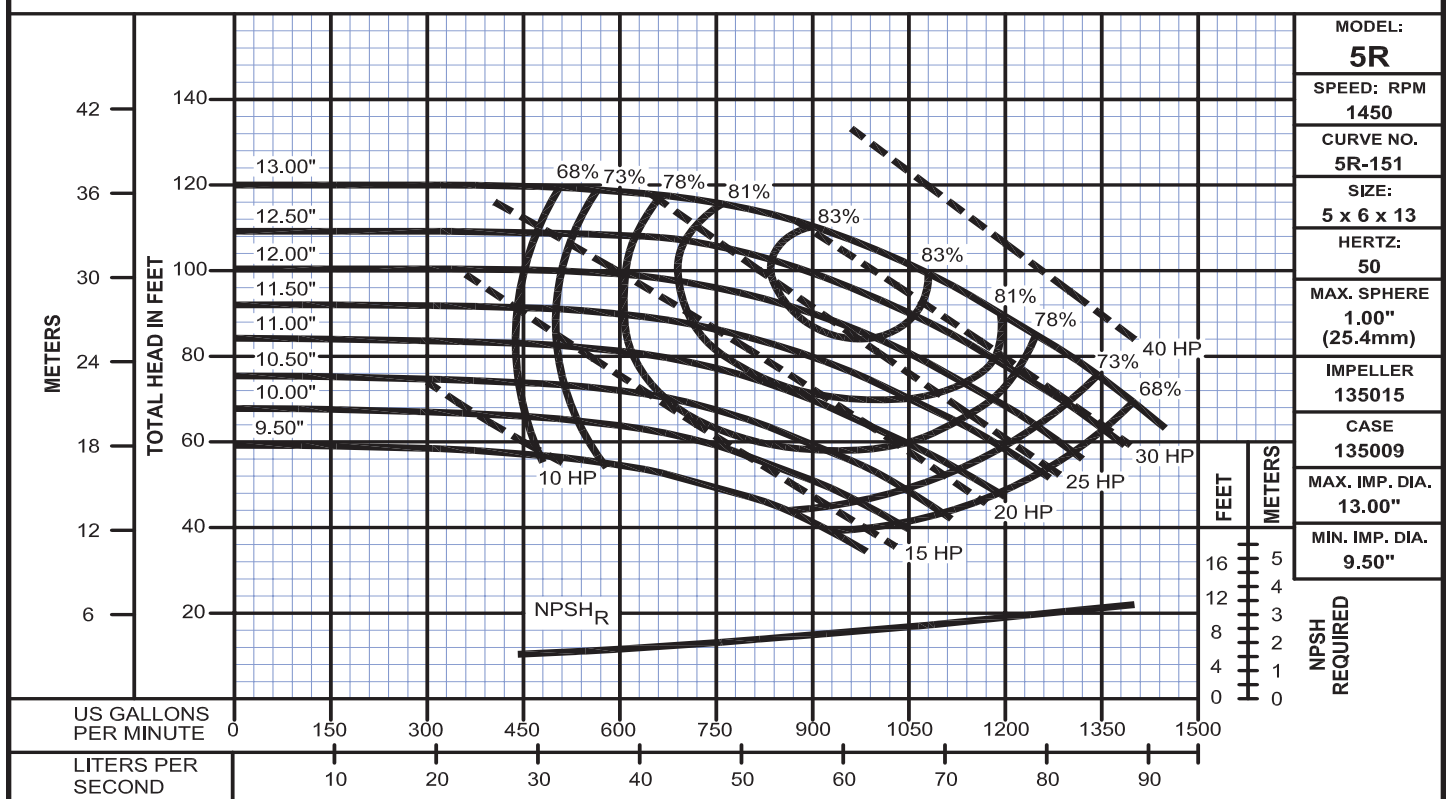

End Suction Back Pull-Out

Performance Curves

Model 5R

WEINMAN®

www.cranepumps.com

End Suction Back Pull-Out

SECTION 375
PAGE 120
DATE 8/14

CRANE
A Crane Co. Company