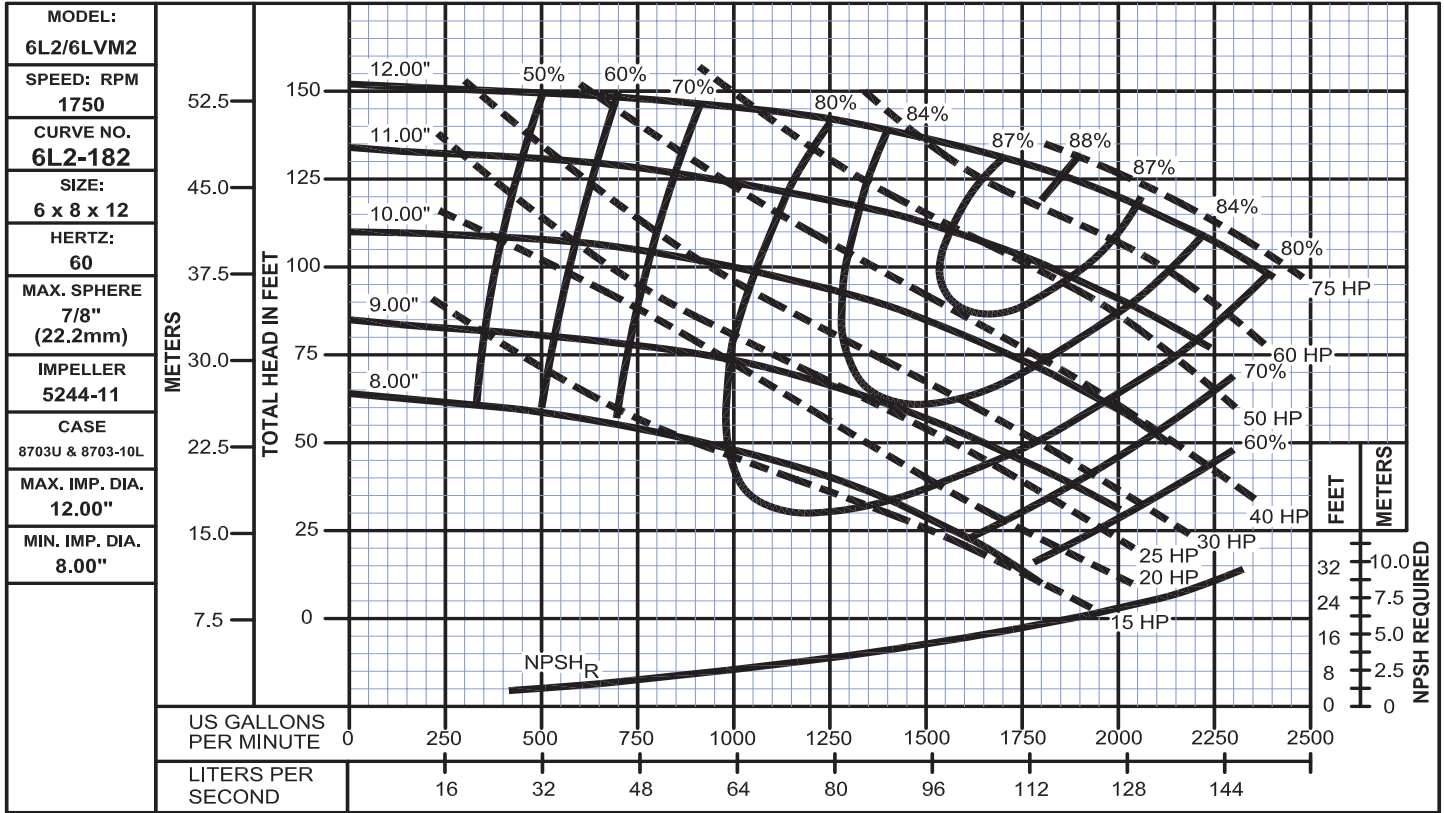

Performance Curves

6L2

WEINMAN®

www.cranepumps.com

Split Case Pumps - Vertically and Horizontally Mounted

SECTION 1100
PAGE 38
DATE 2/10

CRANE
A Crane Co. Company

PUMPS & SYSTEMS