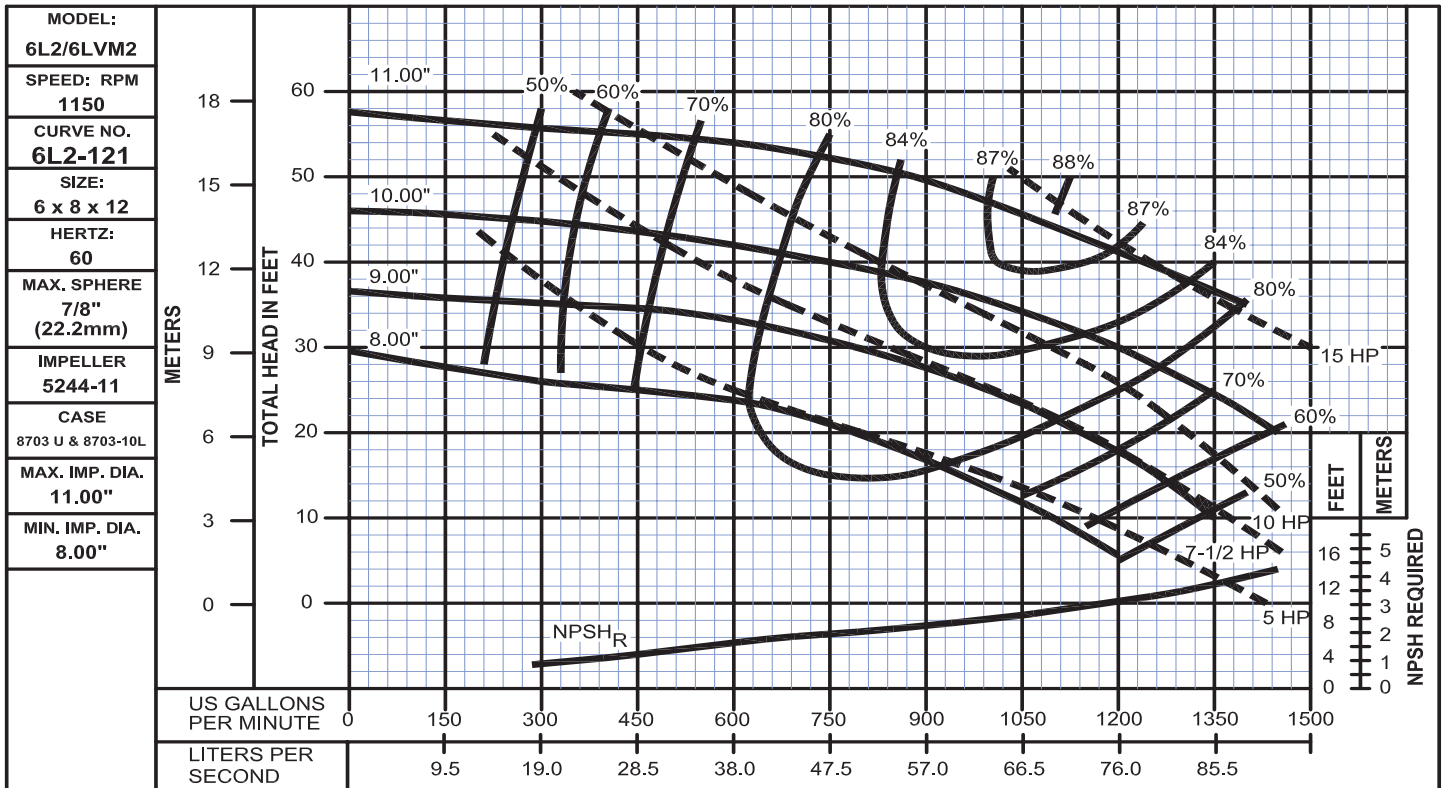

Performance Curves

6L2

WEINMAN®

www.cranepumps.com

Split Case Pumps - Vertically and Horizontally Mounted

SECTION 1100
PAGE 38
DATE 2/10

CRANE
A Crane Co. Company

PUMPS & SYSTEMS