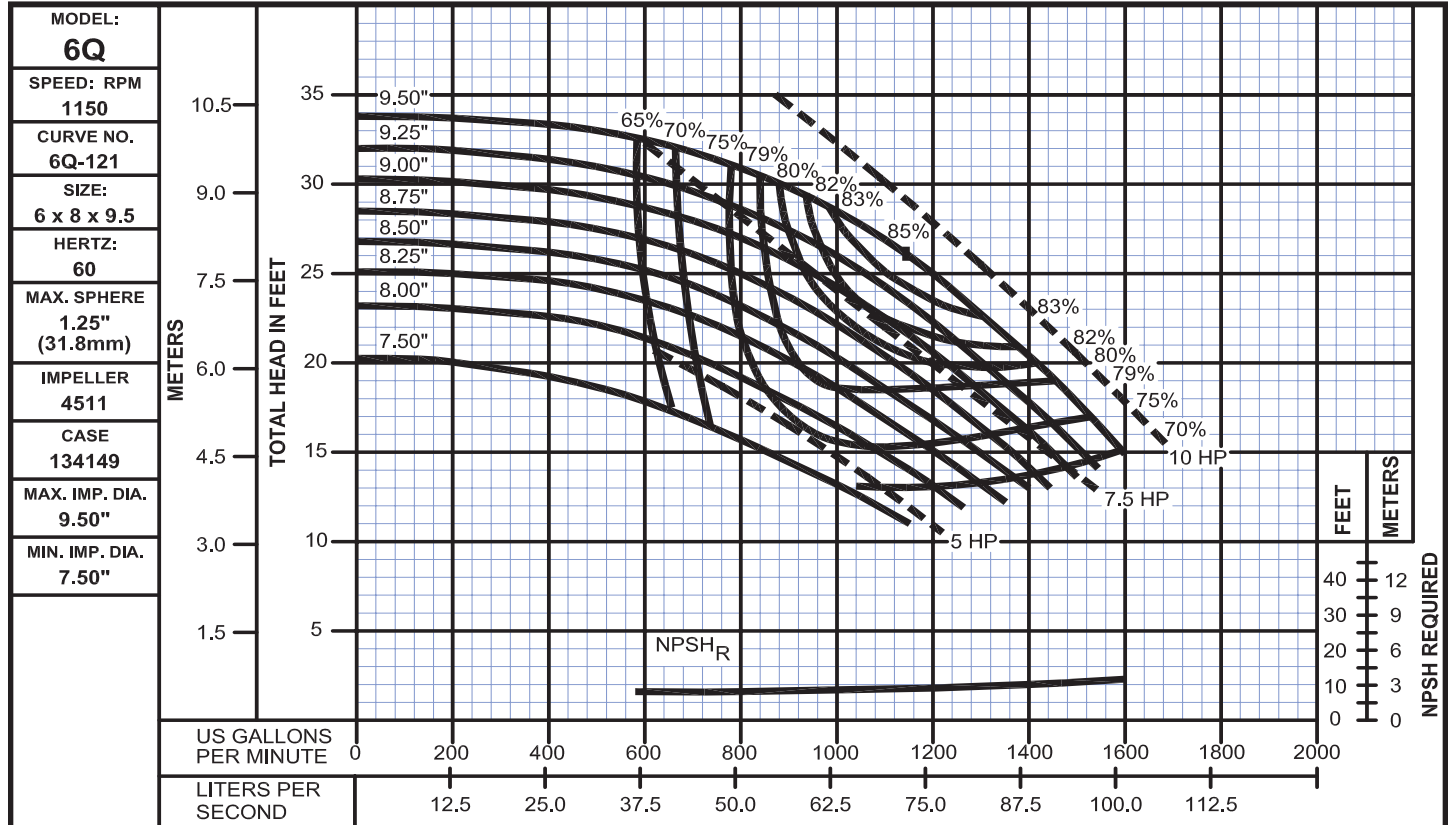

End Suction Back Pull-Out

Performance Curves

Model 6Q

WEINMAN®

www.cranepumps.com

End Suction Back Pull-Out

SECTION 375
PAGE 124
DATE 8/14

CRANE
A Crane Co. Company