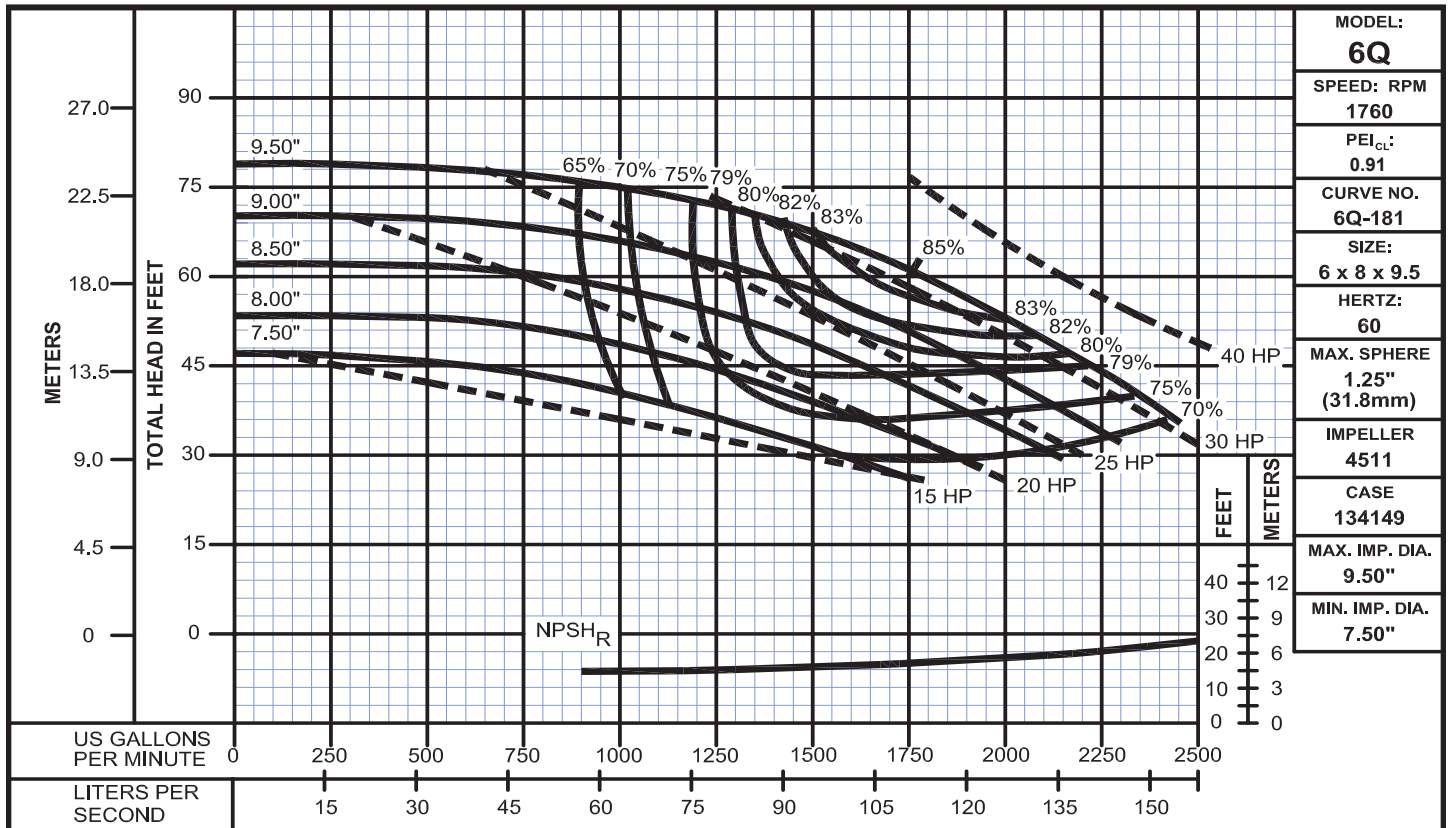

End Suction Back Pull-Out

Performance Curves

Model 6Q

WEINMAN®

www.cranepumps.com

End Suction Back Pull-Out

SECTION 375
PAGE 124
DATE 8/14

CRANE
A Crane Co. Company