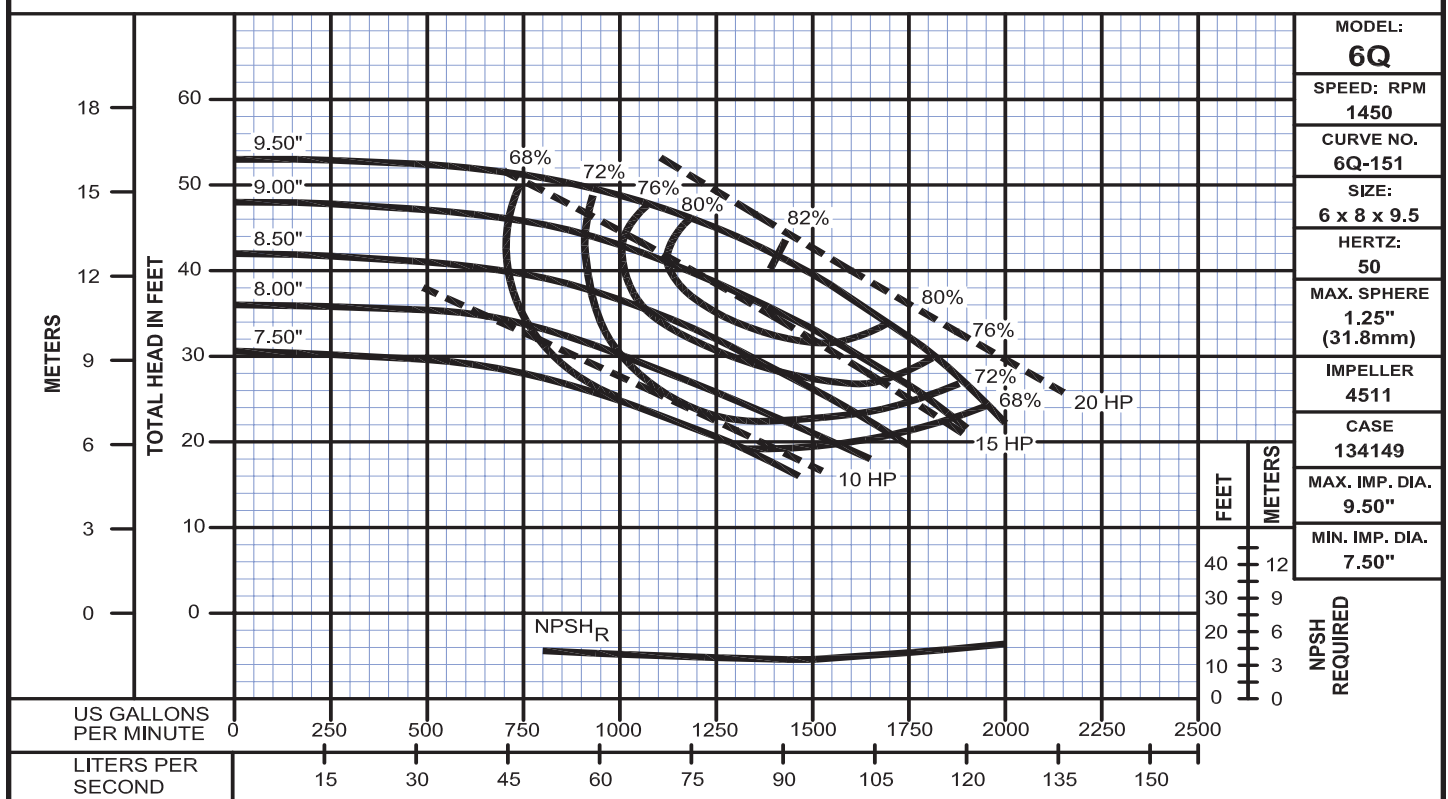

End Suction Back Pull-Out

Performance Curves

Model 6Q

WEINMAN®

www.cranepumps.com

End Suction Back Pull-Out

SECTION 375
PAGE 124
DATE 8/14

CRANE
A Crane Co. Company