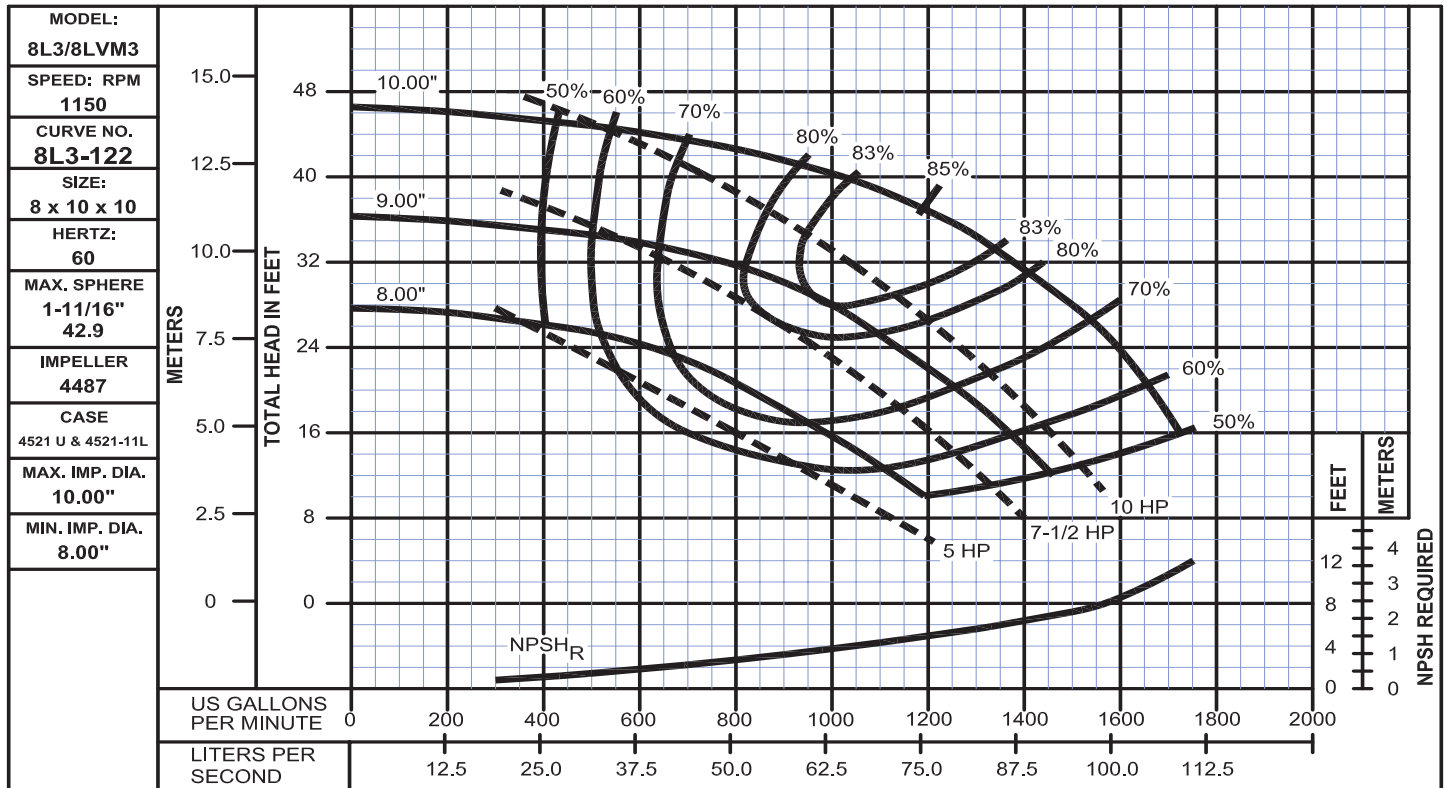

Performance Curves

8L3

www.cranepumps.com

Split Case Pumps - Vertically and Horizontally Mounted

SECTION 1100
PAGE 44
DATE 2/10

A Crane Co. Company

PUMPS & SYSTEMS

USA: (937) 778-8947 • Canada: (905) 457-6223 • International: (937) 615-3598