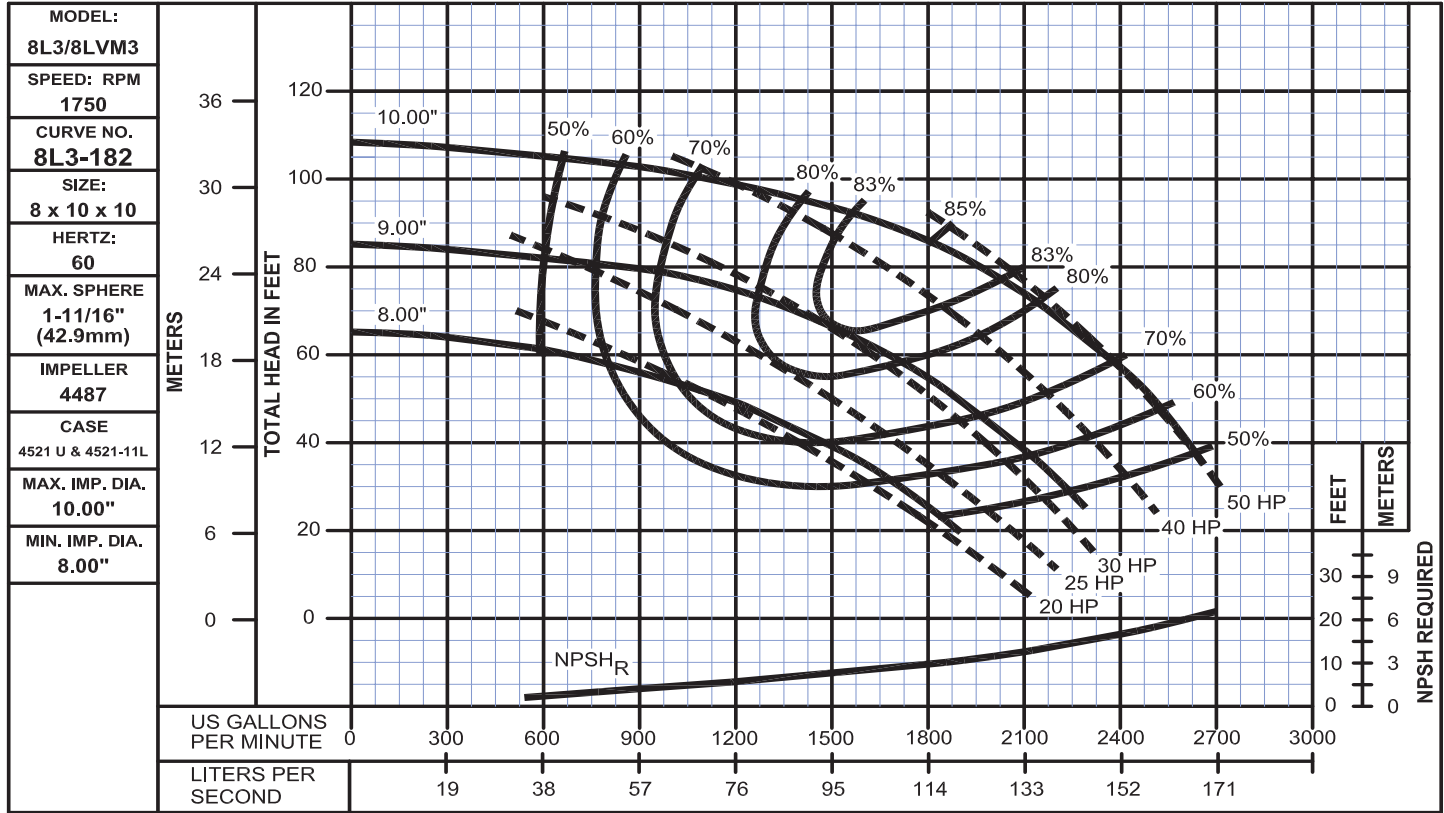

Performance Curves

8L3

www.cranepumps.com

Split Case Pumps - Vertically and Horizontally Mounted

SECTION 1100
PAGE 44
DATE 2/10

A Crane Co. Company

PUMPS & SYSTEMS

USA: (937) 778-8947 • Canada: (905) 457-6223 • International: (937) 615-3598