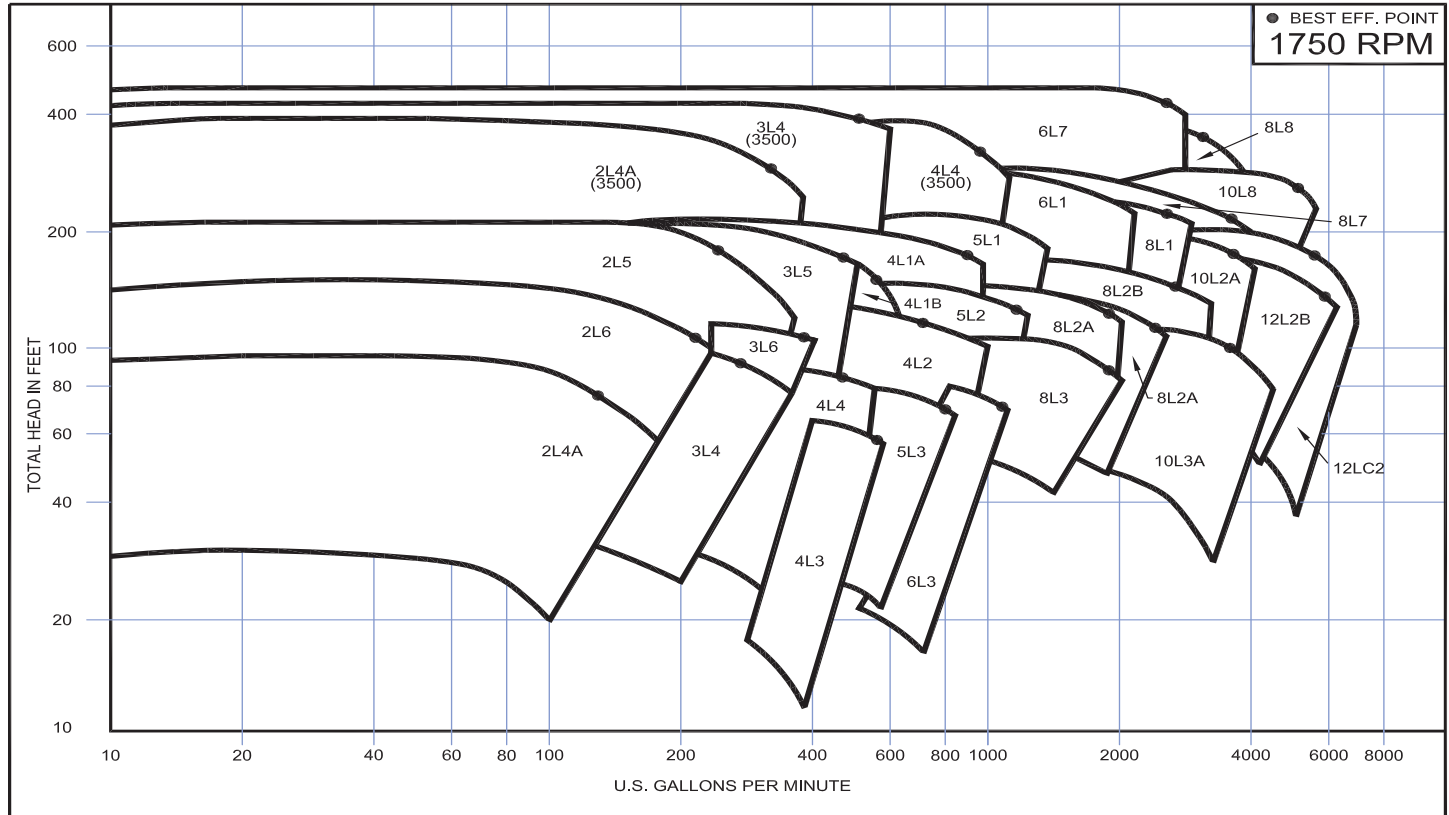

Selection Curves

RPM 3500, 1750, 1150

Bulletin 1100

WEINMAN®

www.cranepumps.com

Split Case Pumps - Vertically Mounted

SECTION 1100
PAGE 24
DATE 2/10

CRANE
A Crane Co. Company