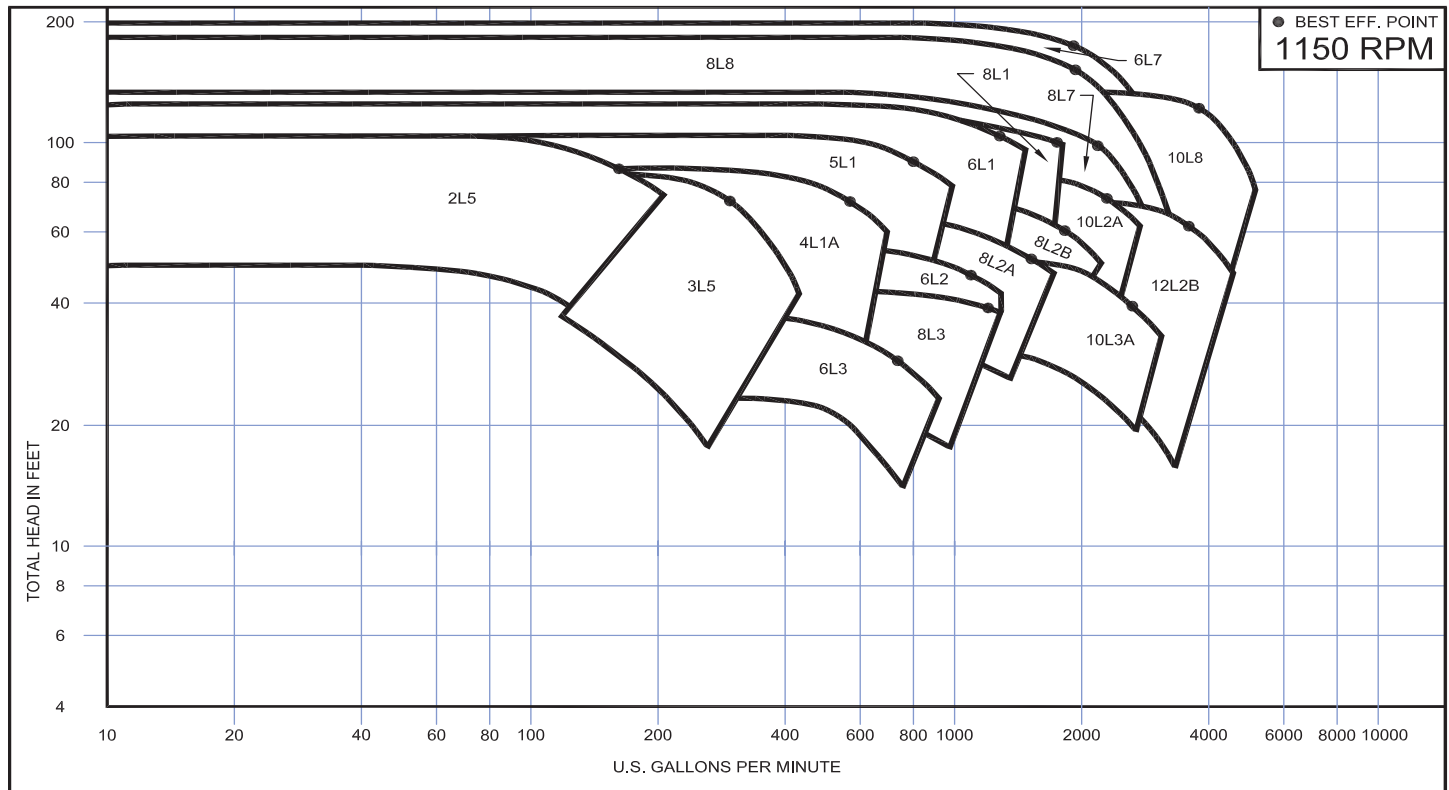

Selection Curves

RPM 3500, 1750, 1150

Bulletin 1100

WEINMAN®

www.cranepumps.com

Split Case Pumps - Vertically Mounted

SECTION 1100
PAGE 24
DATE 2/10

CRANE
A Crane Co. Company