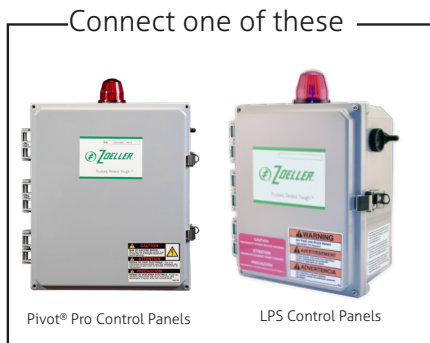

Use an APak or Wi-Fi Gateway With Your **ZOELLER® PRODUCT** at ZControlCloud.com

to APak® input

Router

Monitor the connected device for alarm conditions that trigger the output.

to Wi-Fi Gateway™

Router

Full remote access and notification through Z Control®

Z Control® products connect to a secure 2.4 ghz Wi-Fi network. If only a wired network is available, use of a low-cost access point (provided by others) is necessary to create a Wi-Fi network.

Enjoy all these features at no cost:

1. Z Control® Basic Account
 - Easy installation and set-up
 - Free basic phone support
2. iOS and Android apps
3. Remote access for alarm notification
4. Notifications via email, mobile app push, and text*